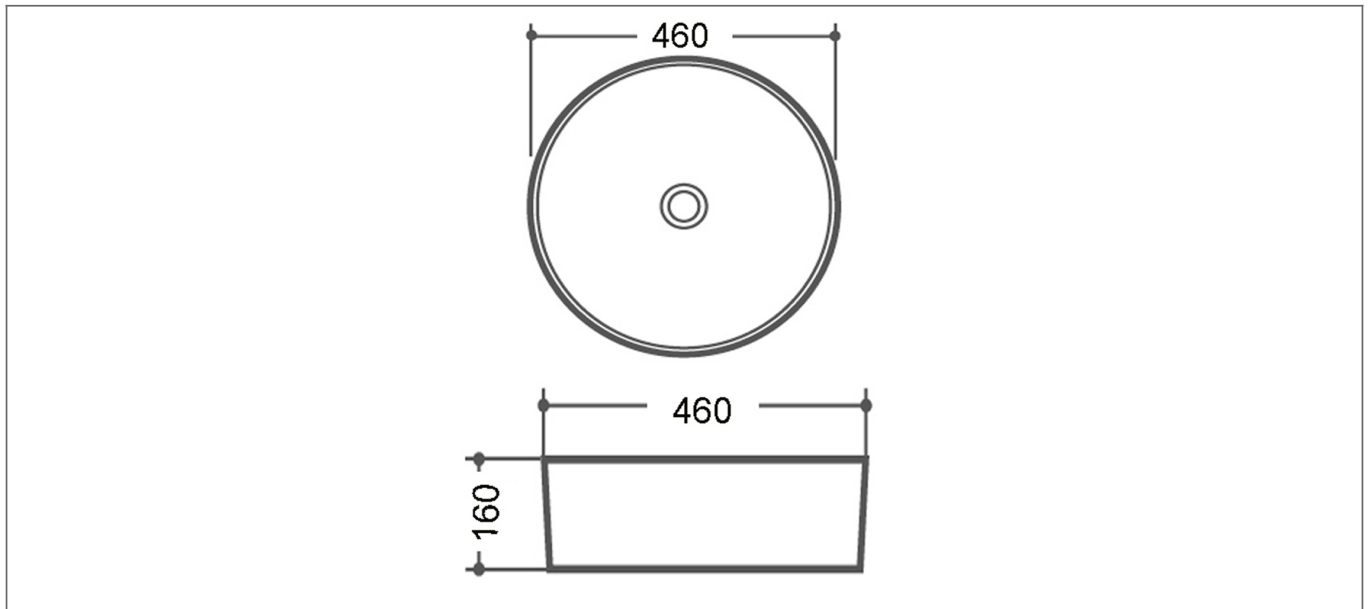

Technical Datasheet

Product Code: SY-CTB6114AB

Product Description: Synergy Sella Counter Top Basin 460mm Matt Black

Specification

Product Guarantee:	Lifetime
Projection (mm):	460
Material:	Ceramic
Style:	Modern
Shape:	Round
Number Of Tap Holes:	0

Key Features

- Classic curvaceous edges create a refreshing clean shape
- The natural raw materials make ceramic hard wearing, scratch-proof & resistant to limescale
- Space saving design ideal for countertop mounting
- Ideal design for extended mono basin mixer use
- Other styles & sizes are available too choose from

Technical Drawing

Dimensions: All measurements are in millimetres and are subject to normal manufacturing variations.

Due to a continuing development programme to improve design and performance, we reserve all rights to vary specifications without prior notice. Please note, all accessories are for photographic purposes only.