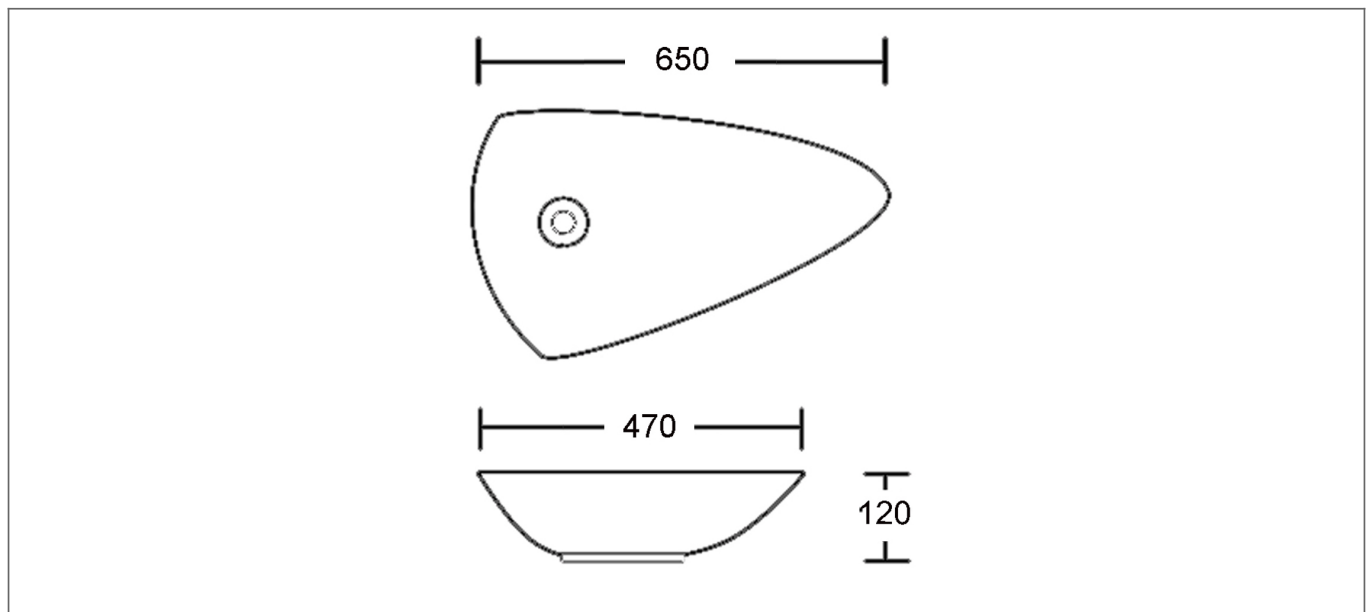

Technical Datasheet

Product Code: SY-CTB6314

Product Description: Synergy Jet2 Counter Top Basin 650mm White

Specification

Product Guarantee:	Lifetime
Projection (mm):	470
Material:	Ceramic
Style:	Contemporary
Shape:	Round
Number Of Tap Holes:	0

Key Features

- Create an aesthetic that is part of the constantly evolving contemporary style of present day
- The natural raw materials make ceramic hard wearing, scratch-proof & resistant to limescale
- Space saving design ideal for countertop mounting
- Ideal design for extended mono basin mixer use
- Other styles & sizes are available too choose from

Technical Drawing

Dimensions: All measurements are in millimetres and are subject to normal manufacturing variations.

Due to a continuing development programme to improve design and performance, we reserve all rights to vary specifications without prior notice. Please note, all accessories are for photographic purposes only.