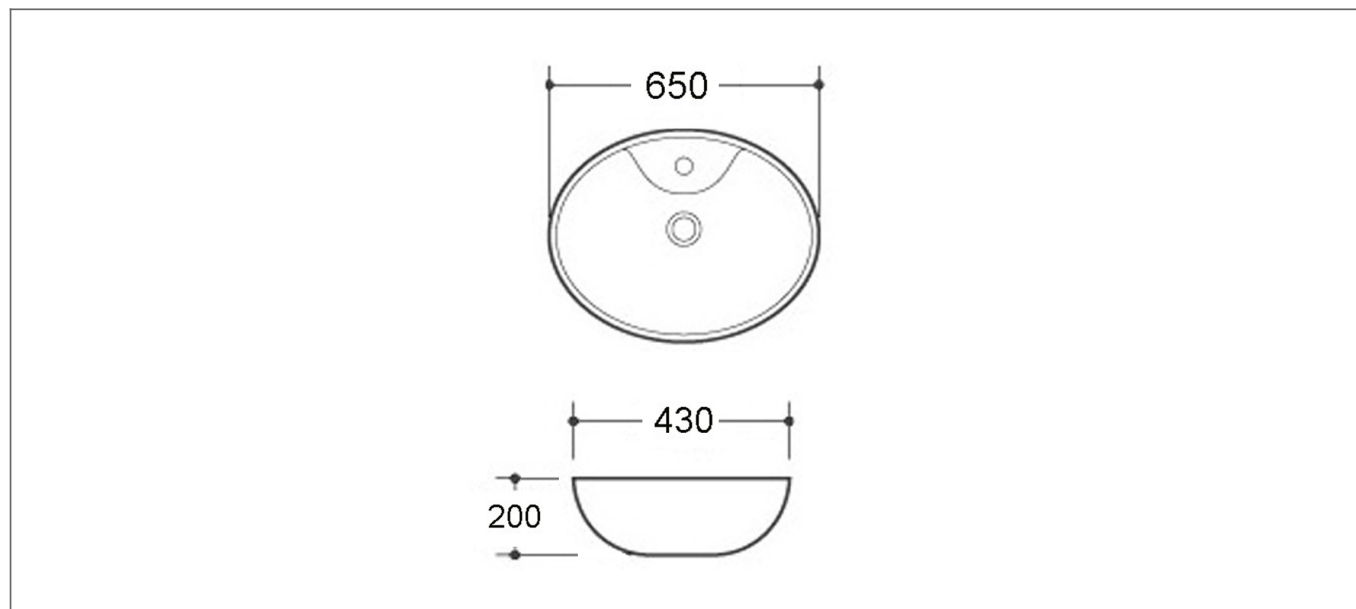

# Technical Datasheet

Product Code: **SY-CTB6105B**

Product Description: **Synergy Cupy Counter Top Basin 650mm Black/White**

## Specification

Product Guarantee:	Lifetime
Projection (mm):	430
Material:	Ceramic
Style:	Contemporary
Shape:	Round
Number Of Tap Holes:	1

## Key Features

- Classic curvaceous edges create a refreshing clean shape
- The natural raw materials make ceramic hard wearing, scratch-proof & resistant to limescale
- Features stylish black exterior with white interior
- Includes 1 tap hole suitable for mono basin mixer use
- Overflow hole included to prevent any bathroom accidents
- Other styles & sizes are available too choose from

## Technical Drawing

Dimensions: All measurements are in millimetres and are subject to normal manufacturing variations.

Due to a continuing development programme to improve design and performance, we reserve all rights to vary specifications without prior notice. Please note, all accessories are for photographic purposes only.