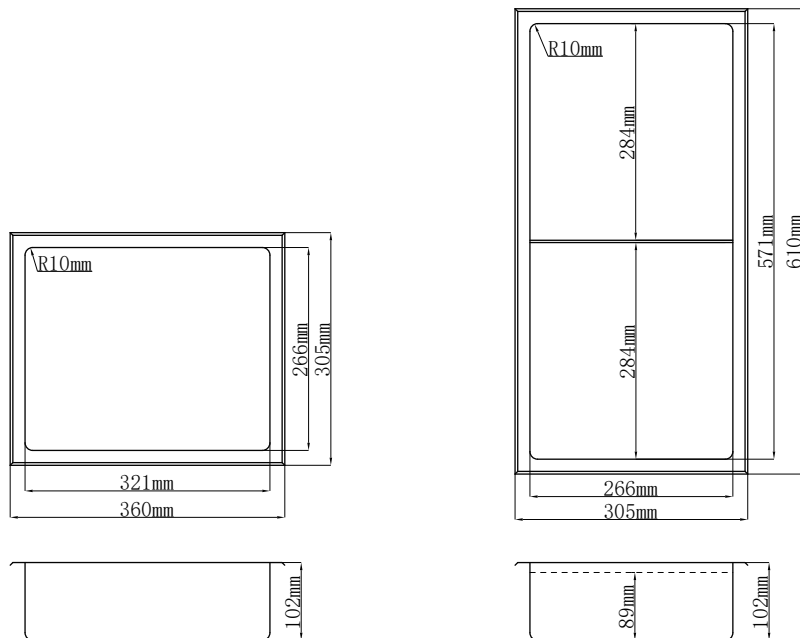

Stainless steel niche with border

MGPAC0002
MGPAC0004
MGPAC0006

MGPAC0010
MGPAC0012
MGPAC0014

FOR INSTALLATION YOU MAY REQUIRE

STEPS:

1

2

3

4

5

6