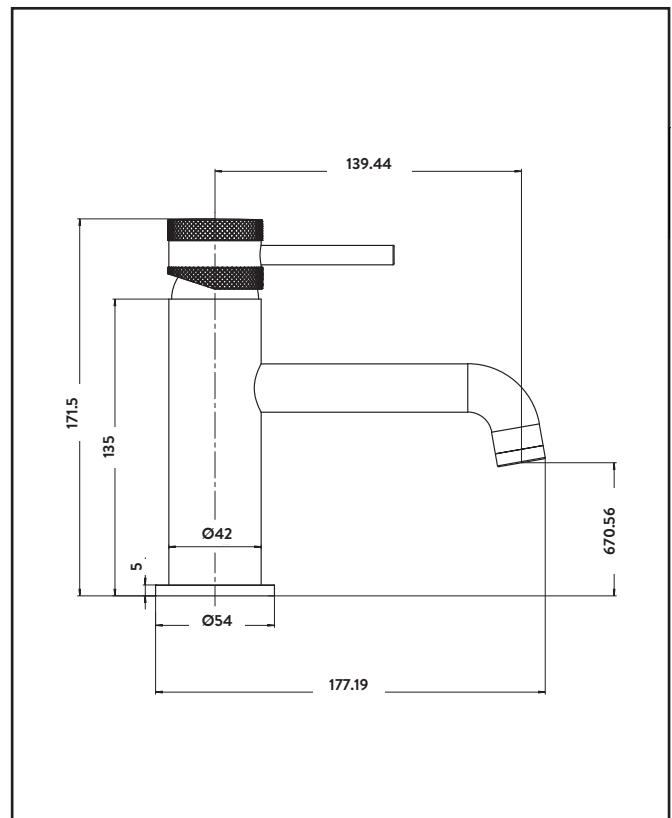

Product Measurements	
Product Weight:	1.199kg
Product Width:	54mm
Product Height:	171.5mm
Product Depth:	N/A
Product Length:	177.19mm
Product Transportation	
Barcode:	5060766124438
Country of Origin:	China
Comodity Code:	8481809000
Primary Packed Measurements	
Packaged Weight:	1.441kg
Packaged Length:	270mm
Packaged Width:	195mm
Packaged Height:	85mm
Packaging Weight	
Card:	0.234kg
Paper:	0.11kg
Wood:	0kg
Plastic:	0.008kg
General Information	
Construction Material:	Brass
Installation Type:	Deck Mounted
Colour / Finish:	Matt Black
Tap/Shower Attributes	
Minimum Pressure:	0.5 bar
Maximum Pressure:	5 bar
Flexible Tails Included:	Yes
Tap Hole Required:	1
Handle Type:	Lever
Swivel Spout:	No
Inlet Connection:	1/2" M10
Outlet Connection:	N/A
Tap Hole Diameter:	35mm
Tap Type Description:	Mono Mixer
Includes Waste:	No
Valve / Cartridge Type:	Single Lever Cartridges 35mm
Cartridge Spare Code:	N/A
Flow Rates	
0.2bar (l/min)	2.5
0.5bar (l/min)	4
1bar (l/min)	6
2bar (l/min)	8.5
3bar (l/min)	10.6
Compliance DOP	
HBD0C040 / HBD0C041	

**Dimensions**  
(measurements in mm)