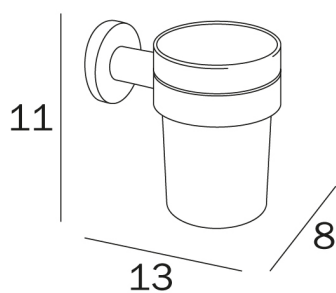

TECHNICAL DESIGN

FINISHES **CR** Chrome-plated

GLASSES **21** Satined glass

PARTS