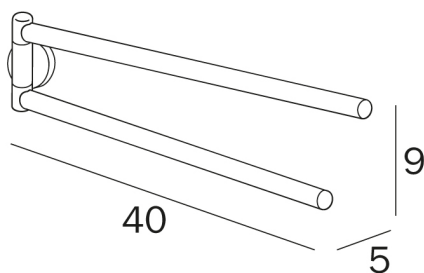

TECHNICAL DESIGN

FINISHES

CR Chrome-plated