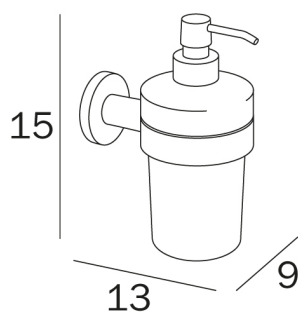

TOUCH

design Altakuota

COD A46670

Wall-mounted soap dispenser with
satined glass container and
chrome-plated brass pump

TECHNICAL DESIGN

FINISHES  **CR** Chrome-plated

GLASSES  **21** Satined glass

TOUCH

design Altakuota

TECHNOLOGIES

0,25 Lt.

PARTS

COD A4667A

COD R46670

COD R01060001