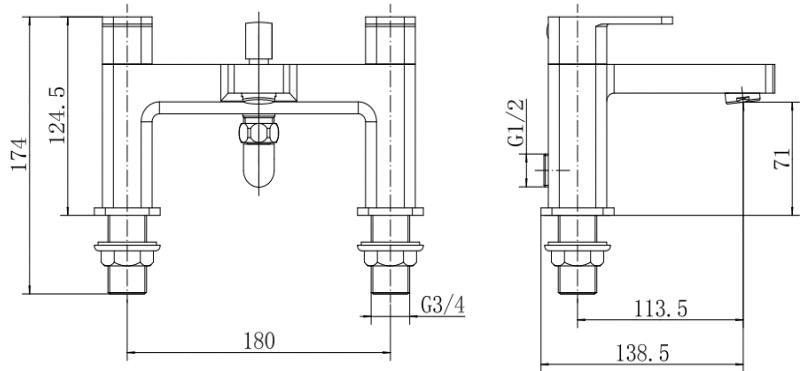

BY CAVALIER BATHROOMS

Hadley 9138BRS BATH SHOWER MIXER - BRUSHED BRASS

PRODUCT SPECIFICATION

Product Code: 9138BRS
 Finish: Brushed Brass
 Description: Bath Shower Mixer
 Inlet Connections: 3/4 BSP
 Construction: Body: Brass
 Handle: Zinc
 Handset: ABS
 Hose: SS
 Cartridge: G3/4 quarter turn cartridge
 Gross Weight (kg): 2.289

ADDITIONAL INFORMATION

- Brushed brass finish
- Back nut
- Comes with shower kit and wall bracket
- 2 year guarantee*

WORKING PRESSURES (bar)

Min Pressure	Max Pressure	Best Performance
0.2 bar	5 bar	2 bar

Products are supplied with full installation instructions and fixings. All measurements in mm and are nominal.