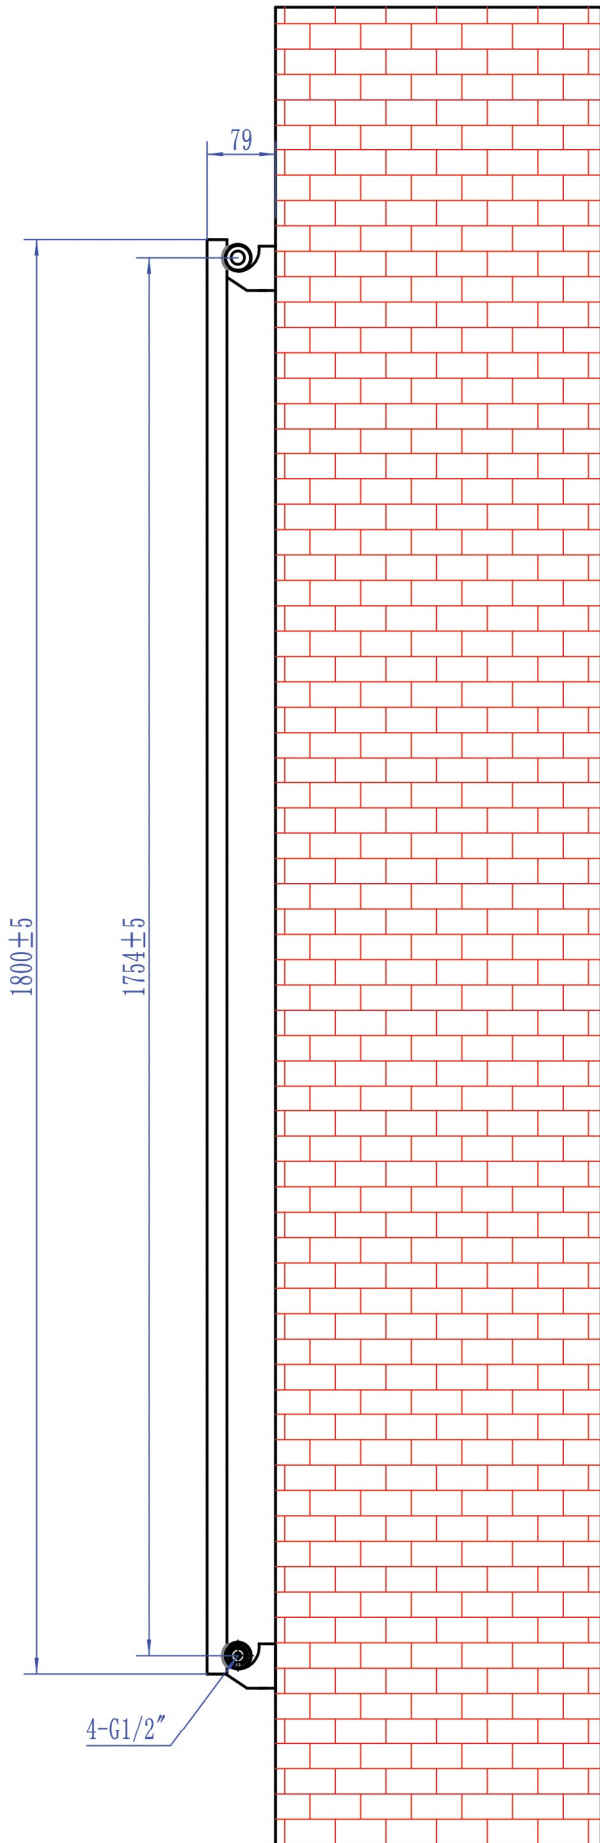

# Tunstall Mirror 1800 x 380mm. Technical Drawing

Tappings off wall : 40mm.

**Eastbrook** 

Eastbrook Road, Gloucester GL4 3DB

Technical Helpline : 01452 317890

Mon - Fri / 8am - 5pm

Email : [technical@eastbrookco.com](mailto:technical@eastbrookco.com)