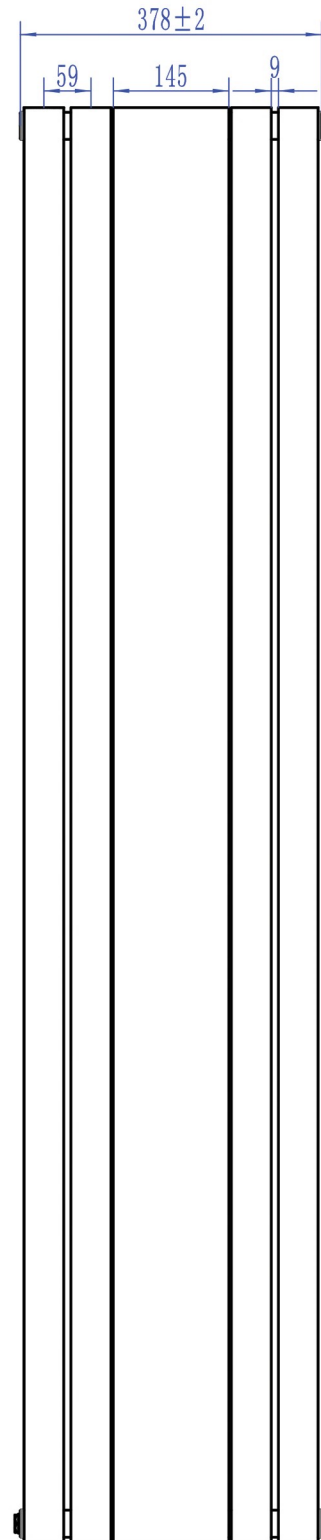

# Tunstall Mirror 1800 x 380mm. Technical Drawing

Tappings off wall : 40mm.

**Eastbrook** 

Eastbrook Road, Gloucester GL4 3DB

Technical Helpline : 01452 317890

Mon - Fri / 8am - 5pm

Email : [technical@eastbrookco.com](mailto:technical@eastbrookco.com)