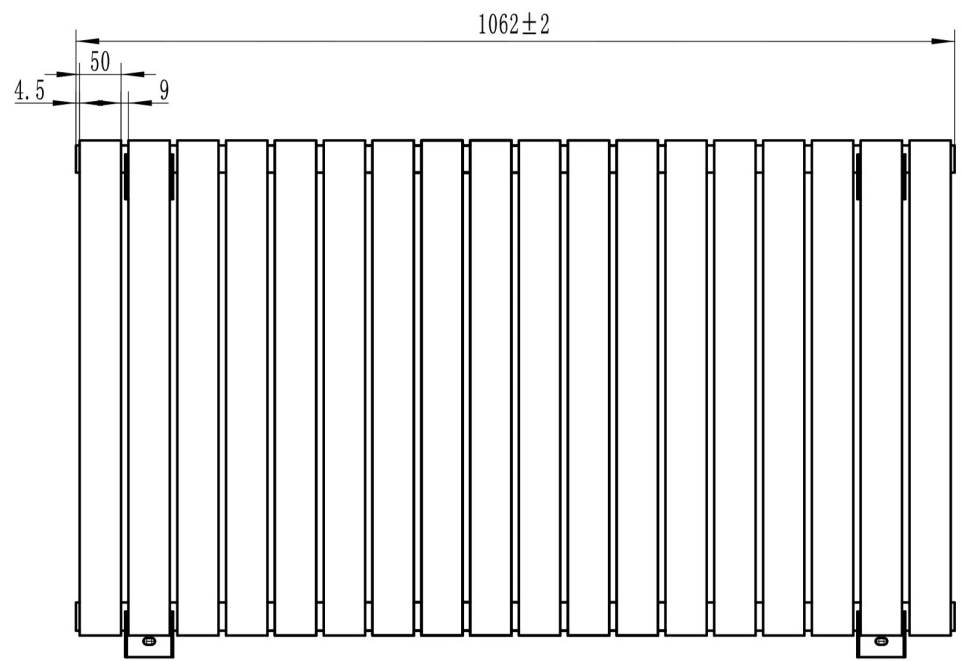

Tunstall Double Horizontal 600 x 1061mm.

Technical Drawing

Tappings off wall : 65mm.

Eastbrook 

Eastbrook Road, Gloucester GL4 3DB
 Technical Helpline : 01452 317890
 Mon - Fri / 8am - 5pm
 Email : technical@eastbrookco.com