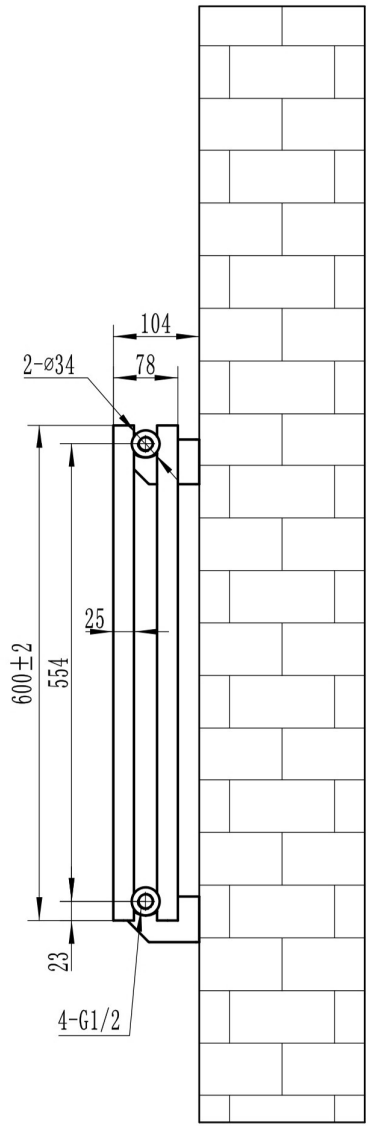

Tunstall Double Horizontal 600 x 1061mm.

Technical Drawing

Tappings off wall : 65mm.

Eastbrook 

Eastbrook Road, Gloucester GL4 3DB
 Technical Helpline : 01452 317890
 Mon - Fri / 8am - 5pm
 Email : technical@eastbrookco.com