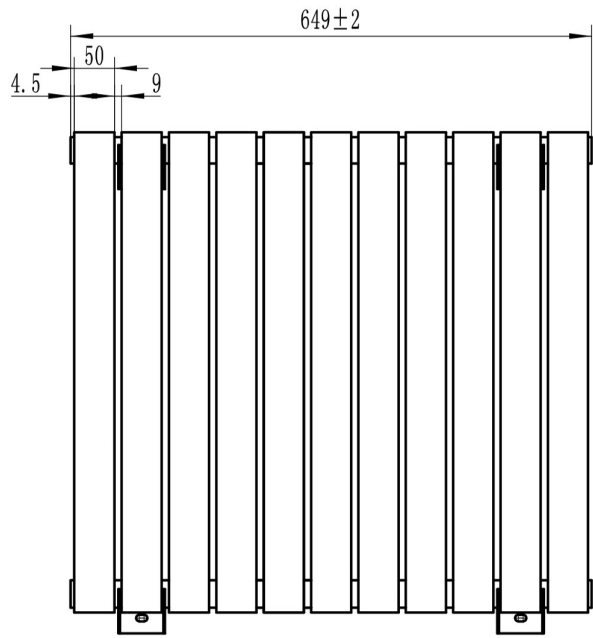

Tunstall Double Horizontal 600 x 648mm.

Technical Drawing

Tappings off wall : 65mm.

Eastbrook 

Eastbrook Road, Gloucester GL4 3DB
 Technical Helpline : 01452 317890
 Mon - Fri / 8am - 5pm
 Email : technical@eastbrookco.com