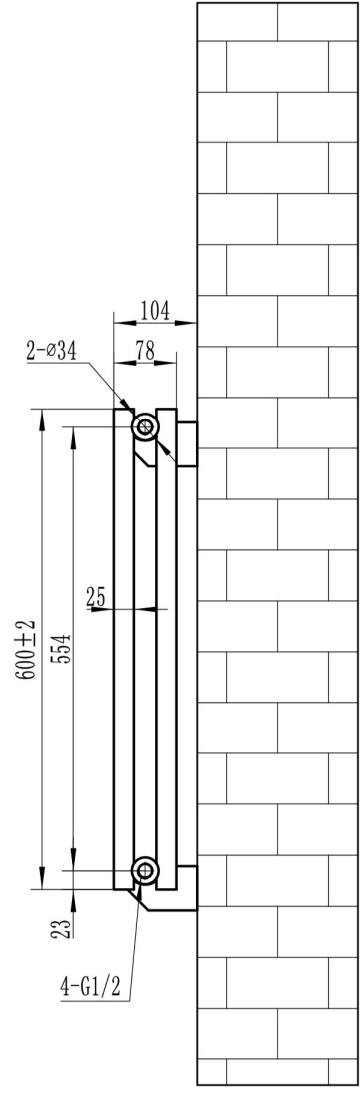

Tunstall Double Horizontal 600 x 648mm.

Technical Drawing

Tappings off wall : 65mm.

Eastbrook 

Eastbrook Road, Gloucester GL4 3DB
 Technical Helpline : 01452 317890
 Mon - Fri / 8am - 5pm
 Email : technical@eastbrookco.com