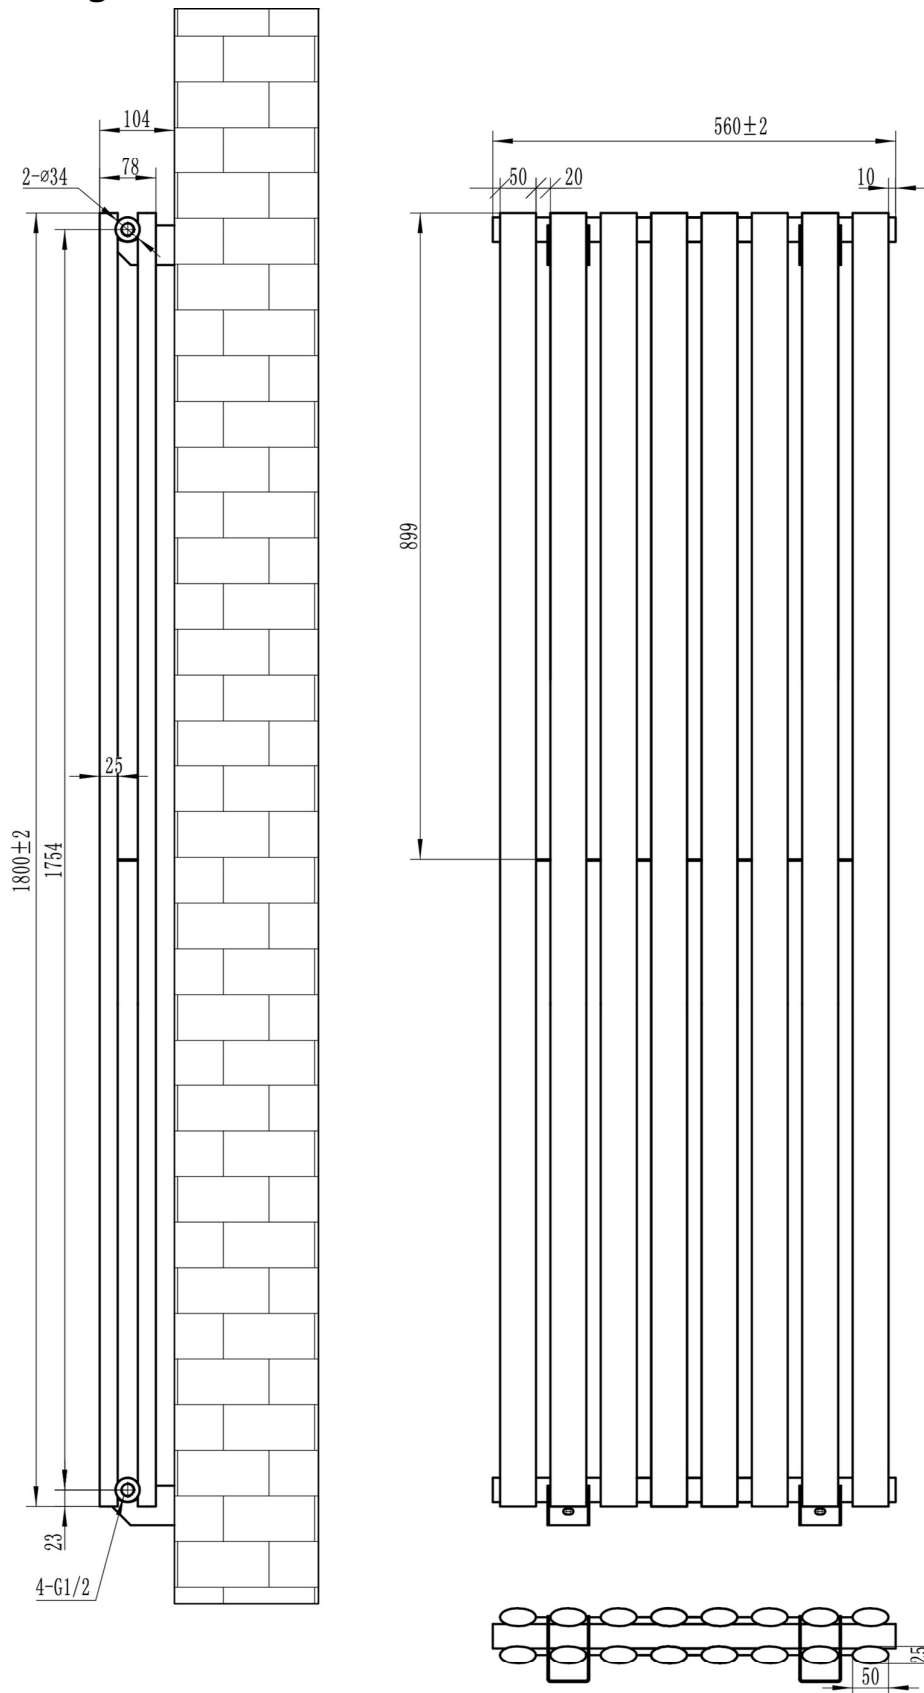

# Tunstall Double Vertical 1800 x 560mm.

## Technical Drawing

Tappings off wall : 65mm.