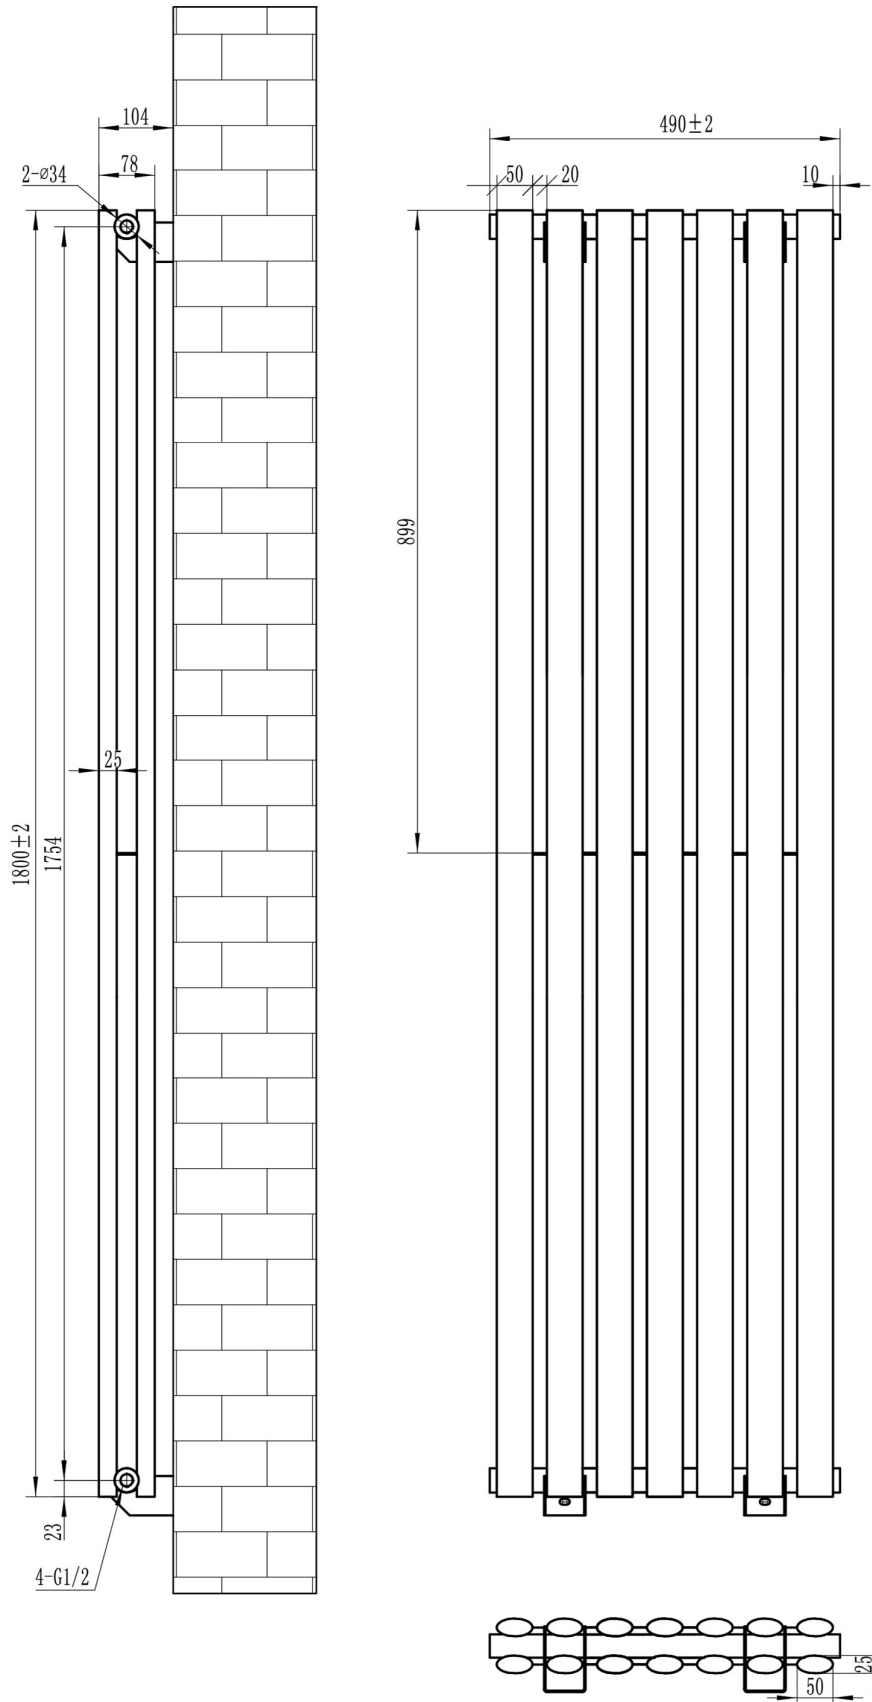

# Tunstall Double Vertical 1800 x 490mm. Technical Drawing

Tappings off wall : 65mm.