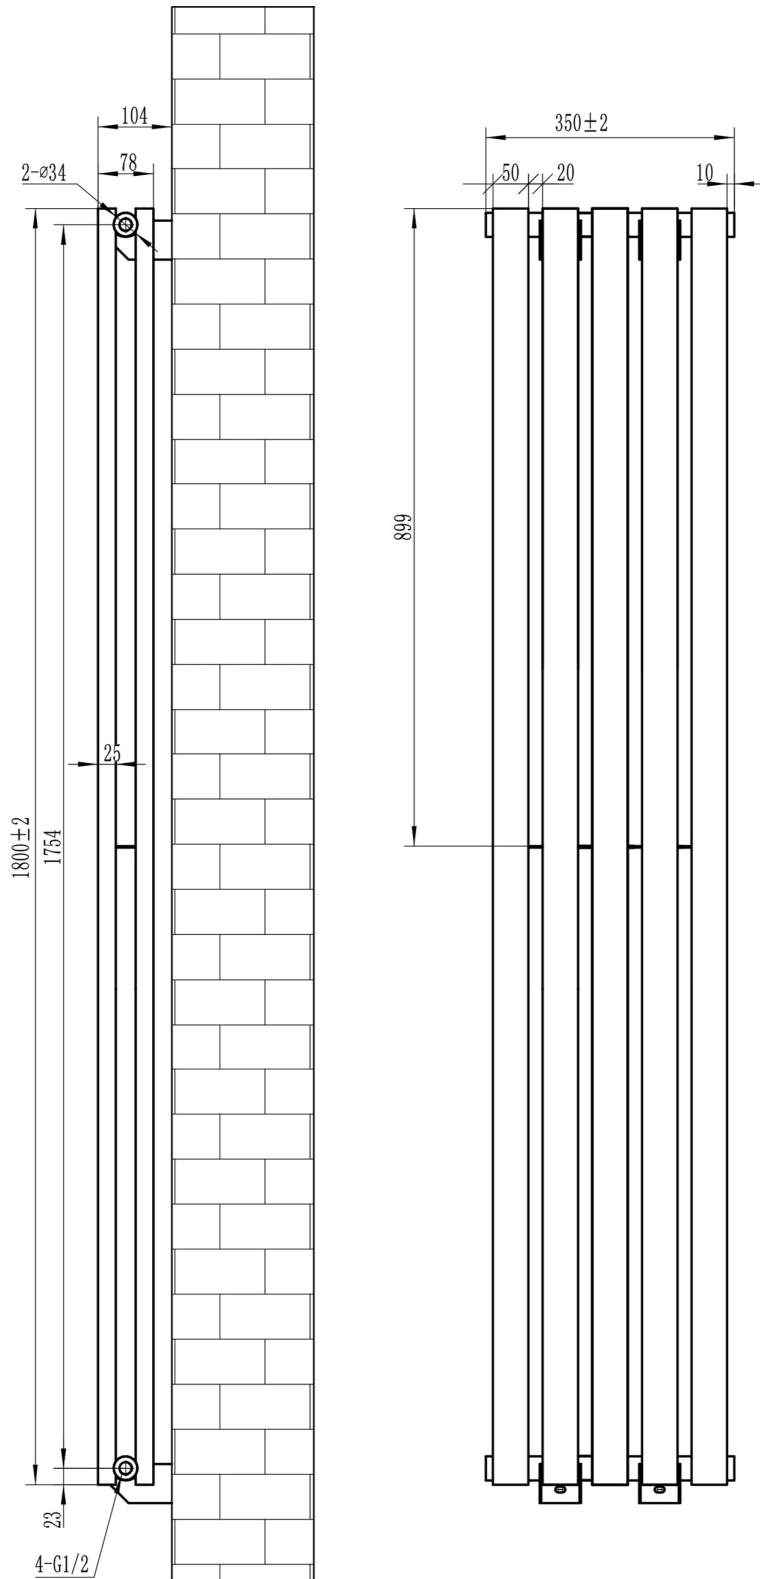

Tunstall Double Vertical 1800 x 350mm.

Technical Drawing

Tappings off wall : 65mm.

Eastbrook 

Eastbrook Road, Gloucester GL4 3DB
 Technical Helpline : 01452 317890
 Mon - Fri / 8am - 5pm
 Email : technical@eastbrookco.com