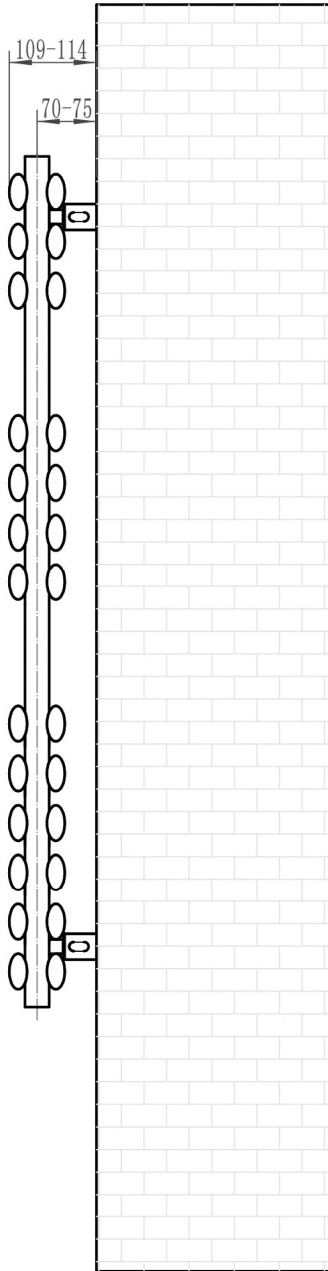

# Tunstall Double Towel Rail 1200 x 600mm. Technical Drawing

Tappings off wall : 70-75mm.