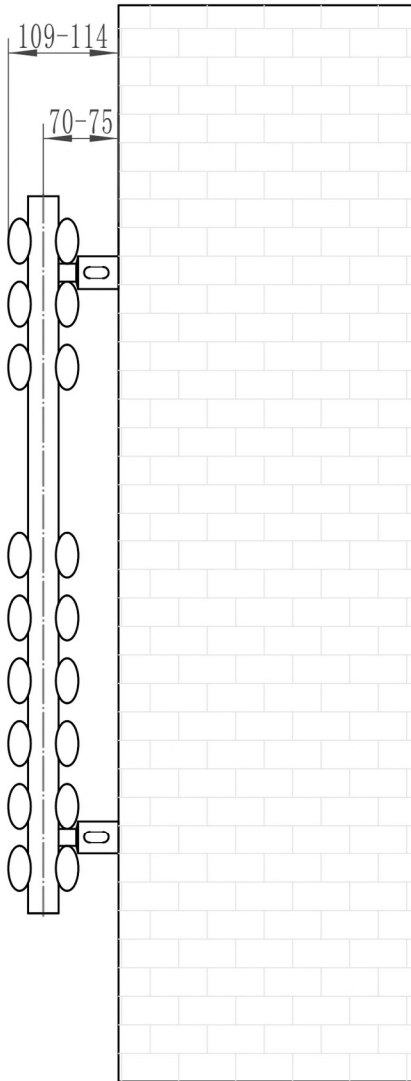

# Tunstall Double Towel Rail 800 x 600mm.

## Technical Drawing

Tappings off wall : 70-75mm.