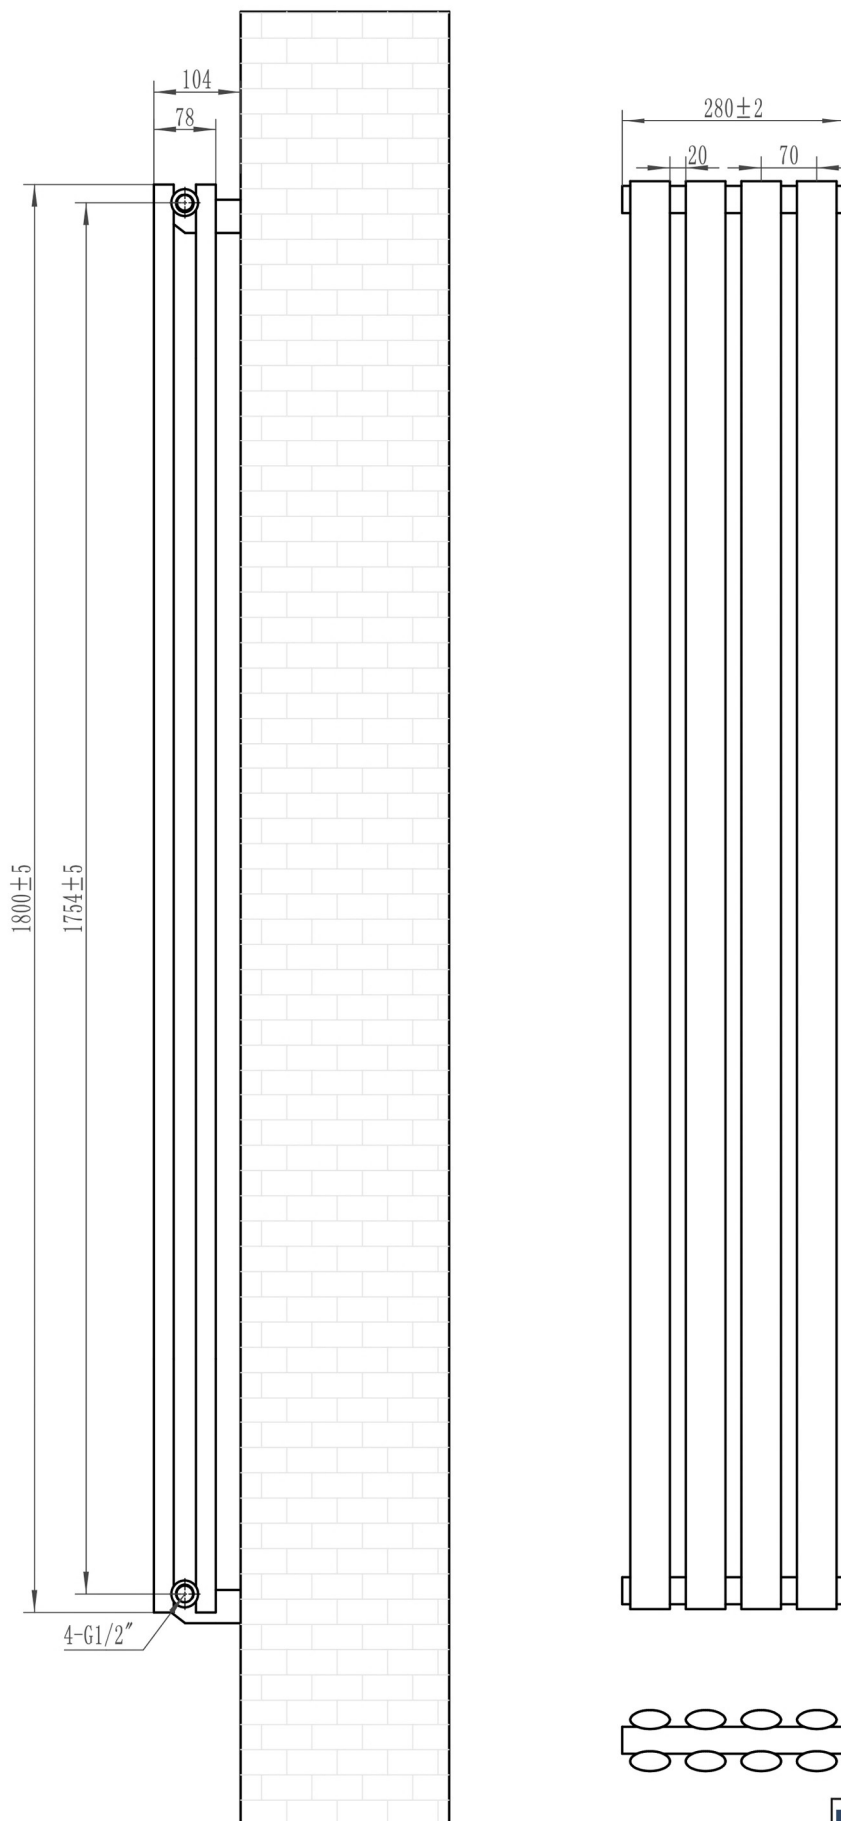

# Tunstall Double Vertical 1800 x 280mm. Technical Drawing

Tappings off wall : 65mm.

**Eastbrook** 

Eastbrook Road, Gloucester GL4 3DB

Technical Helpline : 01452 317890

Mon - Fri / 8am - 5pm

Email : [technical@eastbrookco.com](mailto:technical@eastbrookco.com)