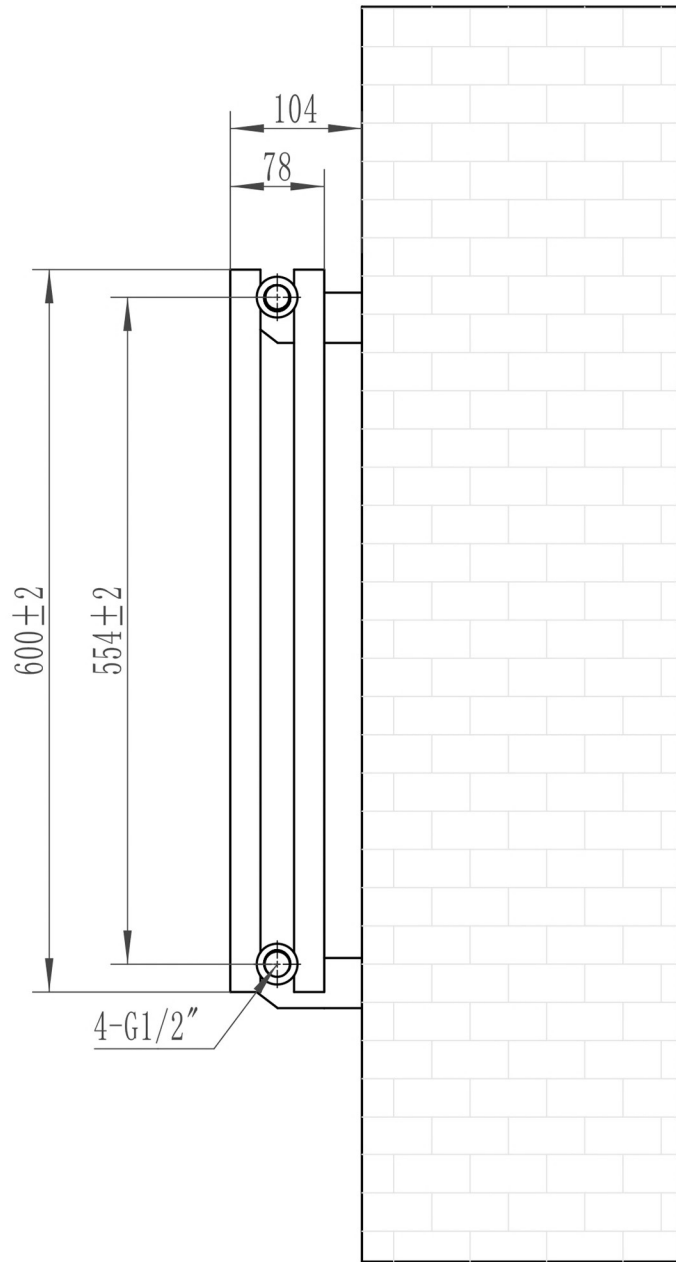

Tunstall Double Horizontal 600 x 825mm.

Technical Drawing

Tappings off wall : 65mm.

Eastbrook 

Eastbrook Road, Gloucester GL4 3DB

Technical Helpline : 01452 317890

Mon - Fri / 8am - 5pm

Email : technical@eastbrookco.com