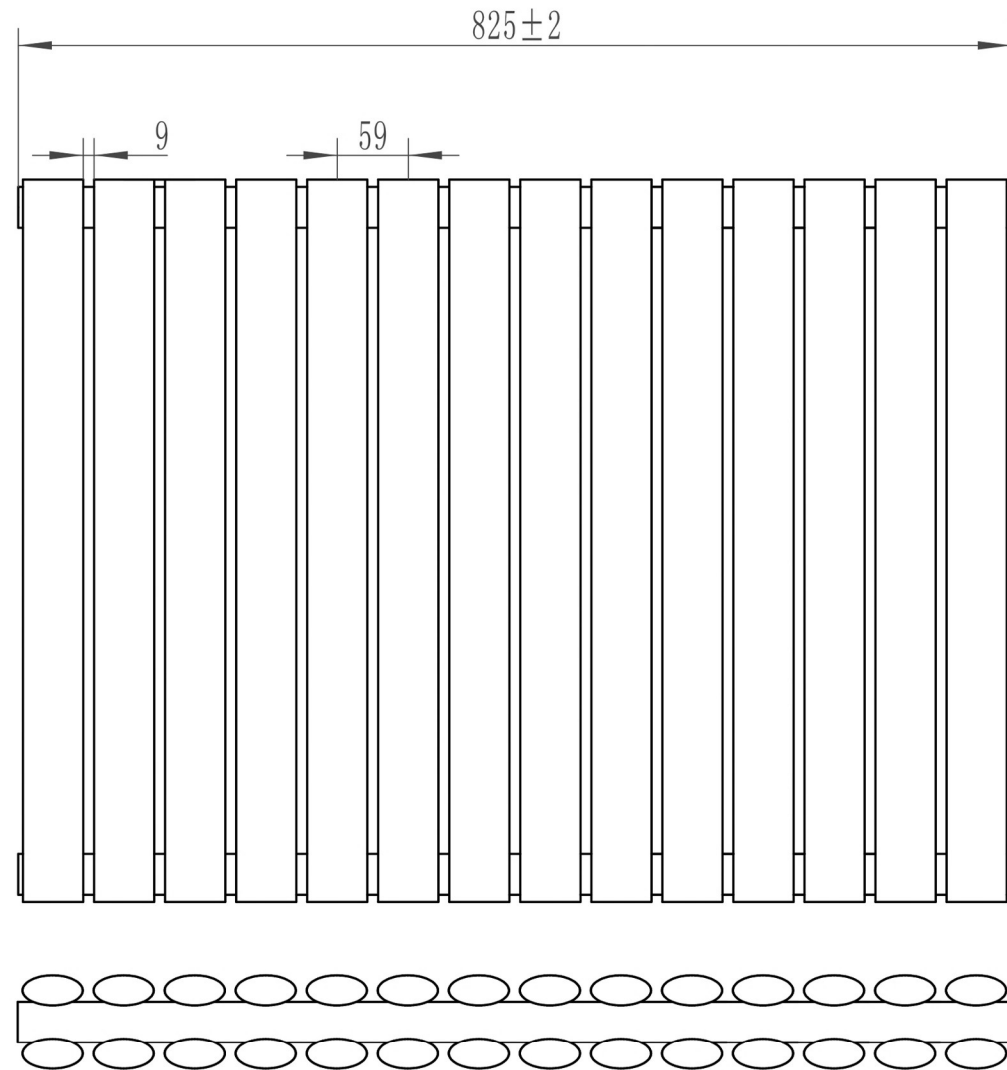

Tunstall Double Horizontal 600 x 825mm.

Technical Drawing

Tappings off wall : 65mm.

Eastbrook 

Eastbrook Road, Gloucester GL4 3DB

Technical Helpline : 01452 317890

Mon - Fri / 8am - 5pm

Email : technical@eastbrookco.com