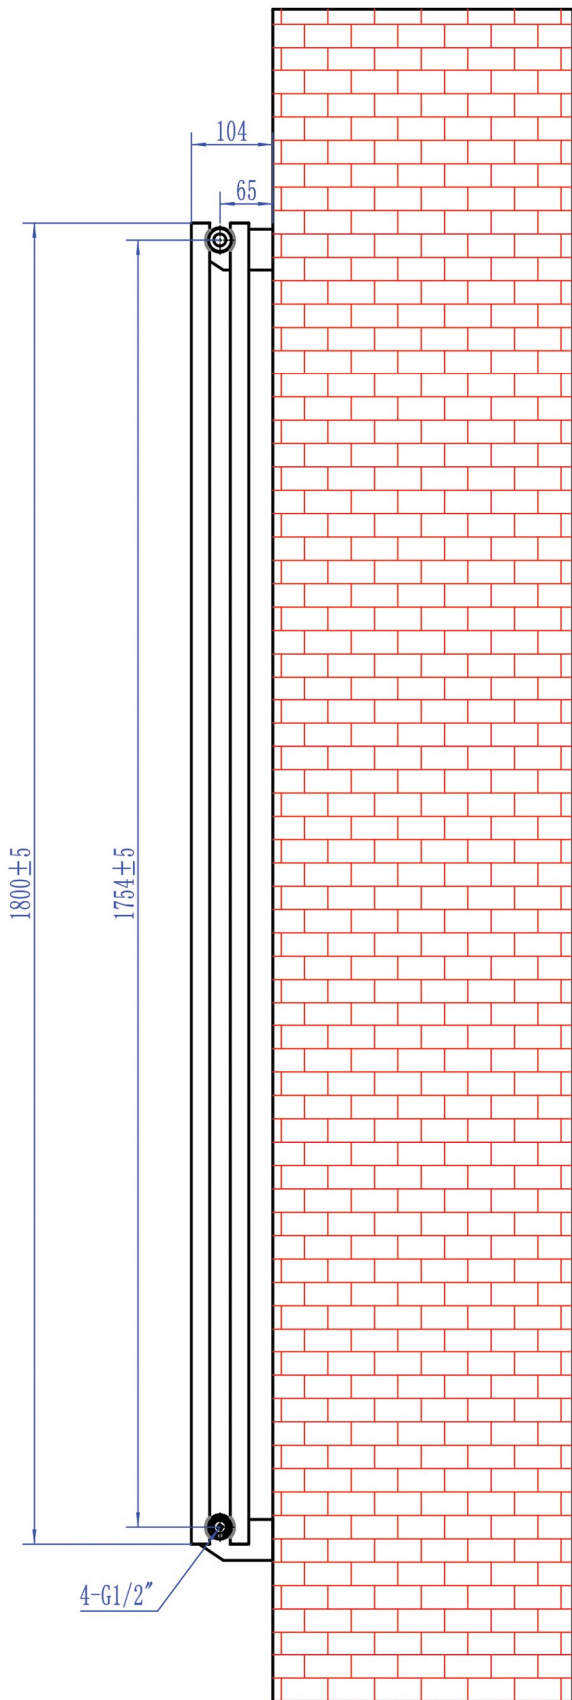

Tunstall Double Mirror 1800 x 380mm. Technical Drawing

Tappings off wall : 65mm.

Eastbrook 

Eastbrook Road, Gloucester GL4 3DB

Technical Helpline : 01452 317890

Mon - Fri / 8am - 5pm

Email : technical@eastbrookco.com