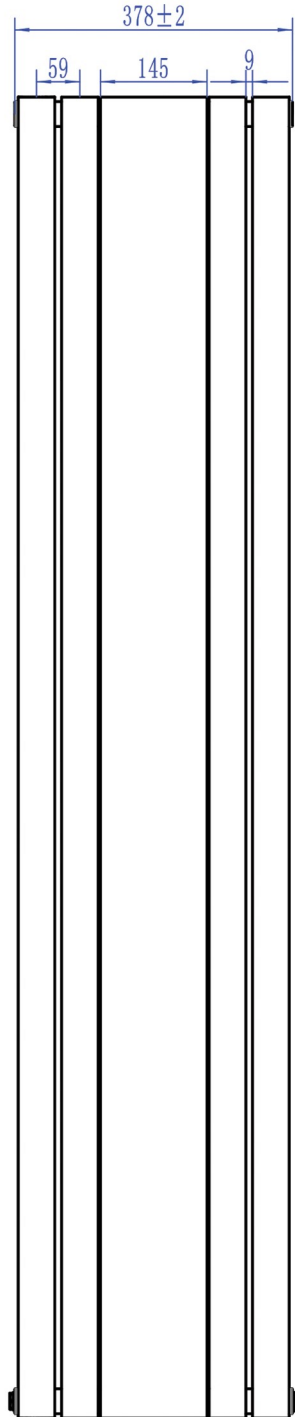

Tunstall Double Mirror 1800 x 380mm. Technical Drawing

Tappings off wall : 65mm.

Eastbrook 

Eastbrook Road, Gloucester GL4 3DB

Technical Helpline : 01452 317890

Mon - Fri / 8am - 5pm

Email : technical@eastbrookco.com