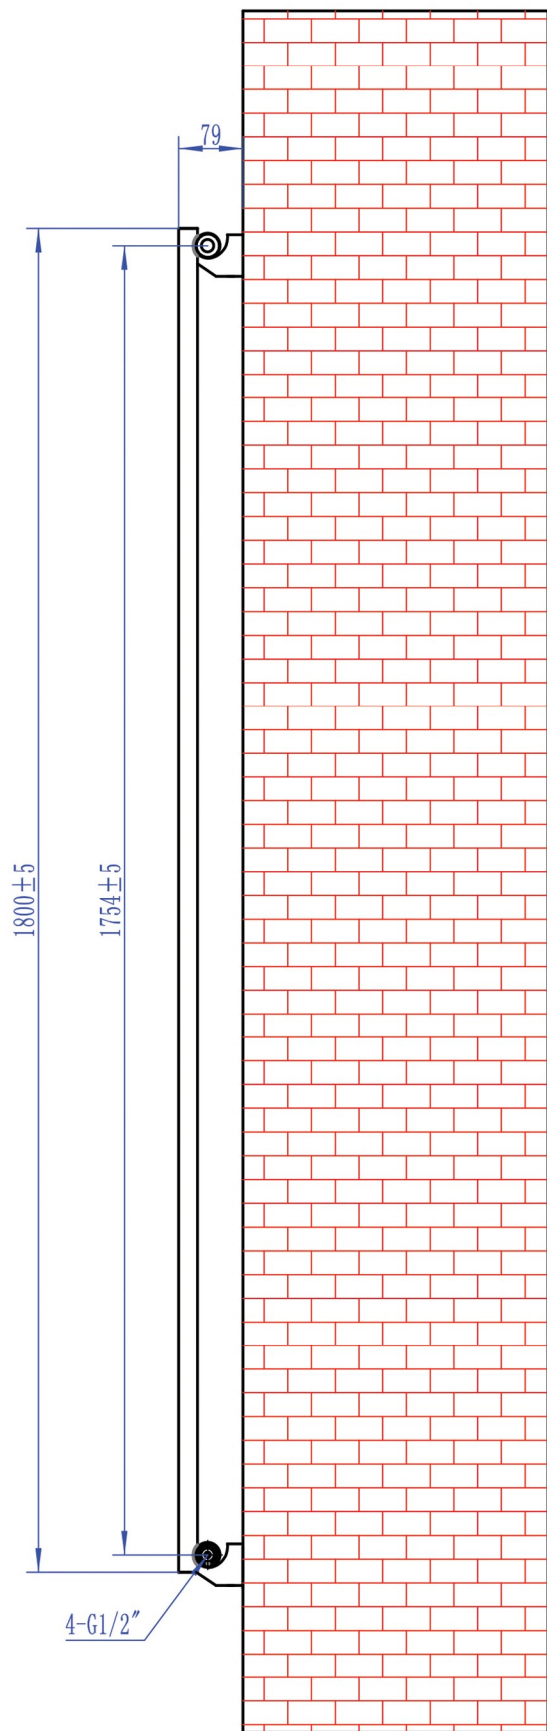

Tunstall Mirror 1800 x 500mm. Technical Drawing

Tappings off wall : 40mm.