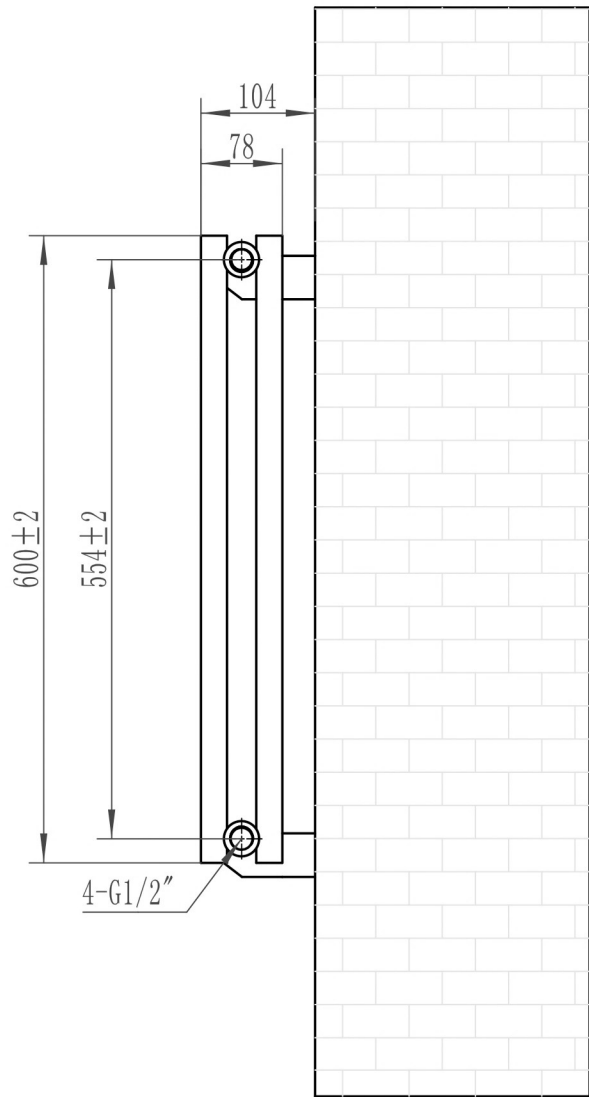

Tunstall Double Horizontal 600 x 1179mm. Technical Drawing

Tappings off wall : 65mm.

Eastbrook 

Eastbrook Road, Gloucester GL4 3DB

Technical Helpline : 01452 317890

Mon - Fri / 8am - 5pm

Email : technical@eastbrookco.com