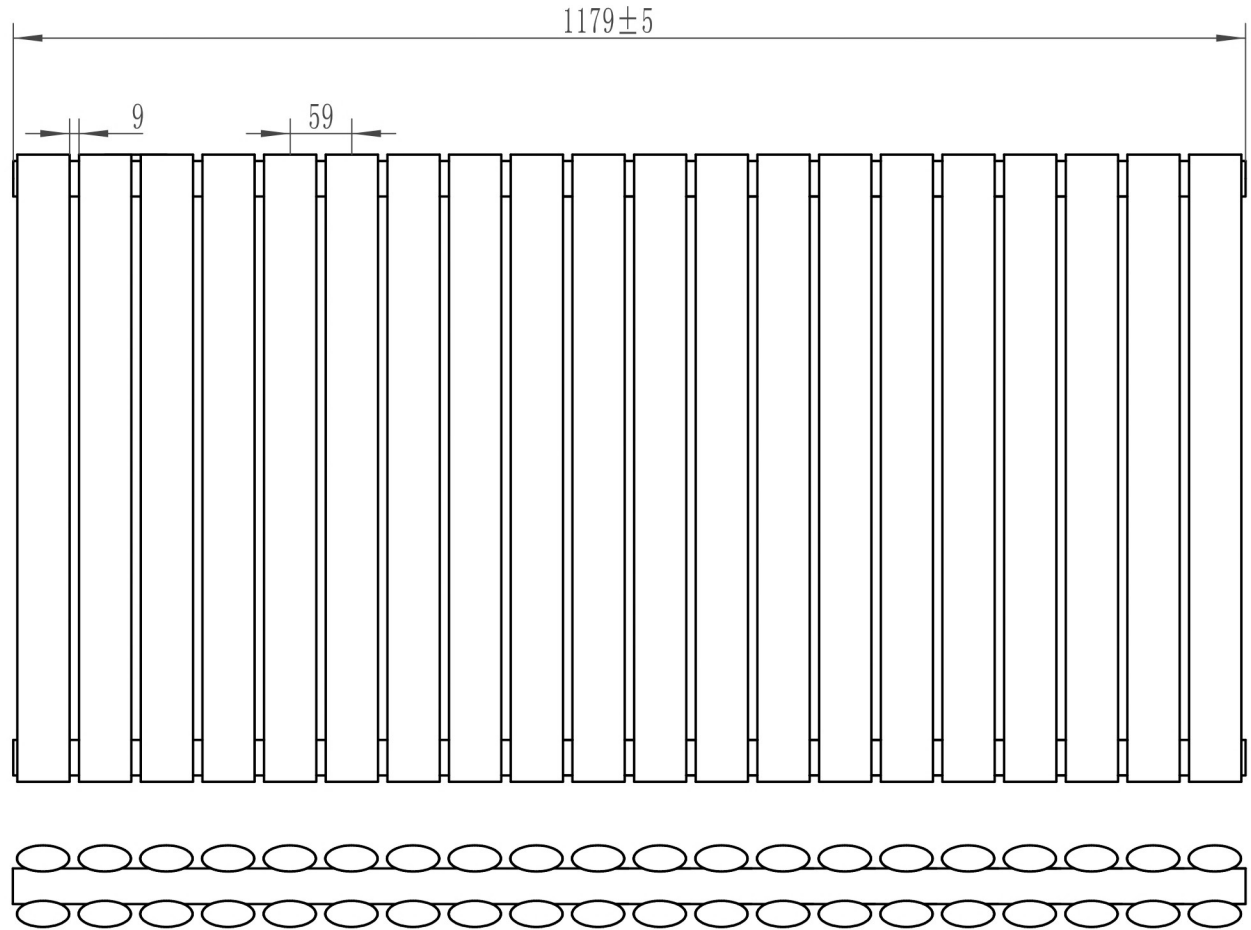

Tunstall Double Horizontal 600 x 1179mm. Technical Drawing

Tappings off wall : 65mm.

Eastbrook 

Eastbrook Road, Gloucester GL4 3DB

Technical Helpline : 01452 317890

Mon - Fri / 8am - 5pm

Email : technical@eastbrookco.com