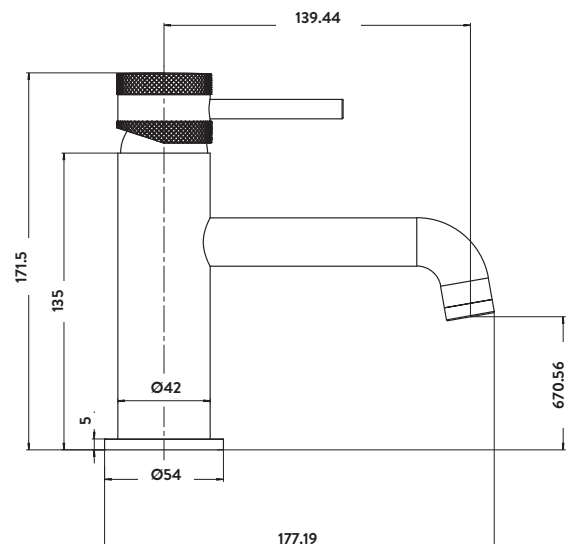

Product Measurements

Product Weight:	1.199kg
Product Width:	54mm
Product Height:	171.5mm
Product Depth:	N/A
Product Length:	177.19mm

Product Transportation

Barcode:	5060766124445
Country of Origin:	China
Comodity Code:	8481809000

Primary Packed Measurements

Packaged Weight:	1.441kg
Packaged Length:	270mm
Packaged Width:	195mm
Packaged Height:	85mm

Packaging Weight

Card:	0.234kg
Paper:	0.11kg
Wood:	0kg
Plastic:	0.008kg

General Information

Construction Material:	Brass
Installation Type:	Deck Mounted
Colour / Finish:	Brushed Brass

Tap/Shower Attributes

Minimum Pressure:	0.5 bar
Maximum Pressure:	5 bar
Flexible Tails Included:	Yes
Tap Hole Required:	1
Handle Type:	Lever
Swivel Spout:	No
Inlet Connection:	1/2" M10
Outlet Connection:	N/A
Tap Hole Diameter:	35mm
Tap Type Description:	Mono Mixer
Includes Waste:	No
Valve / Cartridge Type:	Single Lever Cartridges 35mm
Cartridge Spare Code:	N/A

Flow Rates

0.2bar (l/min)	2.5
0.5bar (l/min)	4
1bar (l/min)	6
2bar (l/min)	8.5
3bar (l/min)	10.6

Compliance DOP

HBDOC040 / HBDOC041

Dimensions
(measurements in mm)

LIFETIME GUARANTEE

We are confident in our products and we want our customer to be, we proudly give a lifetime guarantee on our taps and showers, further details can be found on our website