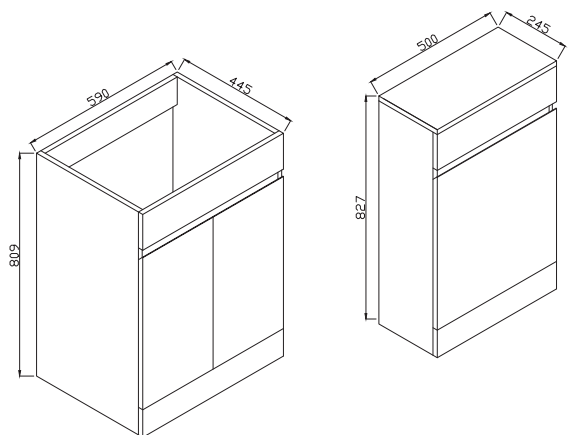

Product Name	WATERGUARD-600VANITY-GWTE
Product Description	Waterguard 600mm Vanity Unit G White
Product Transportation	
Barcode	5060991250131
Country of origin	CH
Commodity code	
Product Measurements	
Product Weight (KG)	18.50
Product Width (mm)	590
Product Height (mm)	809
Product Depth (mm)	445
Primary Packed Measurements	
Packaged Weight	20.50
Packed Height	809
Packed Width	590
Packed Length	445

General Information	
Construction Material	PVC / Polyurea
Installation type	Floor Mounted
Colour / Finish	Gloss White

Furniture Attributes	
Supplied Fully Assembled	Yes
Number Of Drawers	0
Number Of Doors	2
Soft Close Doors / Drawers	N/a
Moisture resistant	Fully Waterproof
Internal Shelves	1
Door Opening Width (mm)	550
Draw Opening Distance (mm)	N/a
Recommended Concealed Cistern	N/a
False Draws	N/a
Number of False Draws	N/a
Can the door be swapped over to open the opposite way	N/a
Which side is the door hinge located	BOTH
Compatible Furniture Part Code	WATERGUARD-500WC-GWTE
Compatible Basin Part Code	L-1100-LEFT / L-1100-RIGHT

Handles	
Handle Style	N/a
Handle Finish	N/a
Handle Material	N/a
Number of Handles	N/a

Dimensions (measurements in mm)

LIFETIME GUARANTEE

We are confident in our products and we want our customer to be, we proudly give a lifetime guarantee on our taps and showers, further details can be found on our website