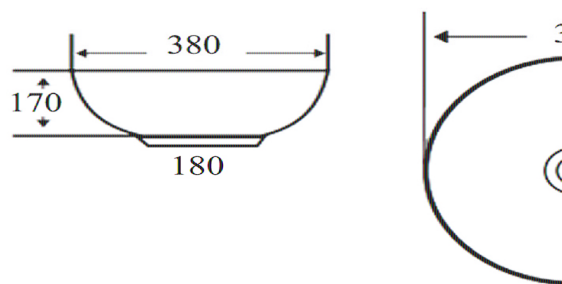

## Specification

Product Guarantee:	Lifetime
Barcode:	5056474509483
Projection (mm):	380
Material:	Ceramic
Style:	Modern
Shape:	Round
Number Of Tap Holes:	0

## Key Features

- Pure & luxurious modern design ideal to boost your bathroom décor
- Manufactured from high quality white ceramic
- Space saving design ideal for countertop mounting
- Ideal design for extended mono basin mixer use
- Overflow hole included to prevent any bathroom accidents

## Technical Drawing

Dimensions: All measurements are in millimetres and are subject to normal manufacturing variations.

Due to a continuing development programme to improve design and performance, we reserve all rights to vary specifications without prior notice. Please note, all accessories are for photographic purposes only.