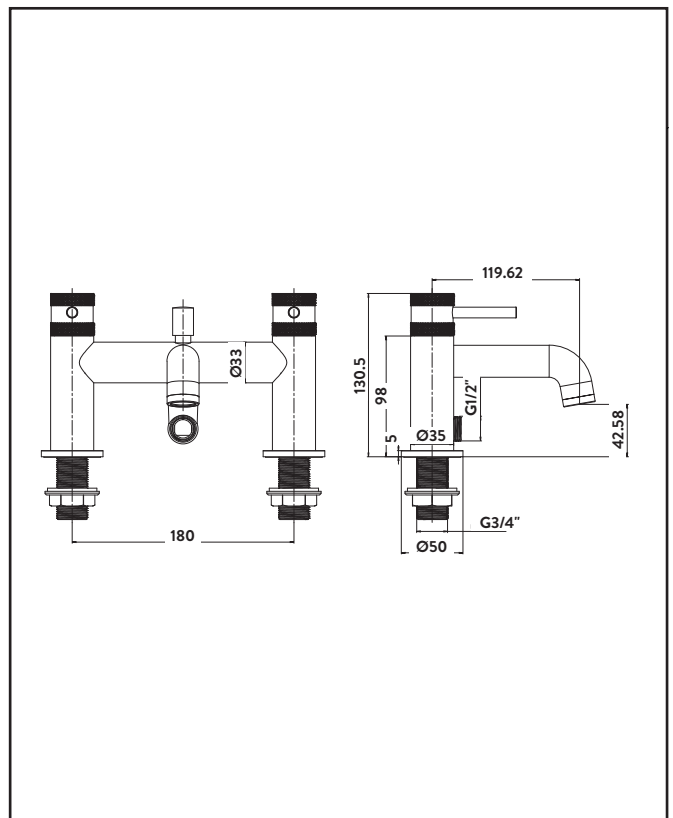

SCUDO
BEAUTIFUL BATHROOMS

0330 124 7290

sales@scudo.co.uk - www.scudo.co.uk

Scudo is the trading name of Harrison Bathrooms Ltd. Whilst we endeavour to ensure that the product information is accurate we accept no liability for any information given. All images are for illustration purposes only. Product images and specification are subject to change. Measurement are in millimetres and are nominal.

Dimensions
(measurements in mm)

LIFETIME GUARANTEE

We are confident in our products and we want our customer to be, we proudly give a lifetime guarantee on our taps and showers, further details can be found on our website