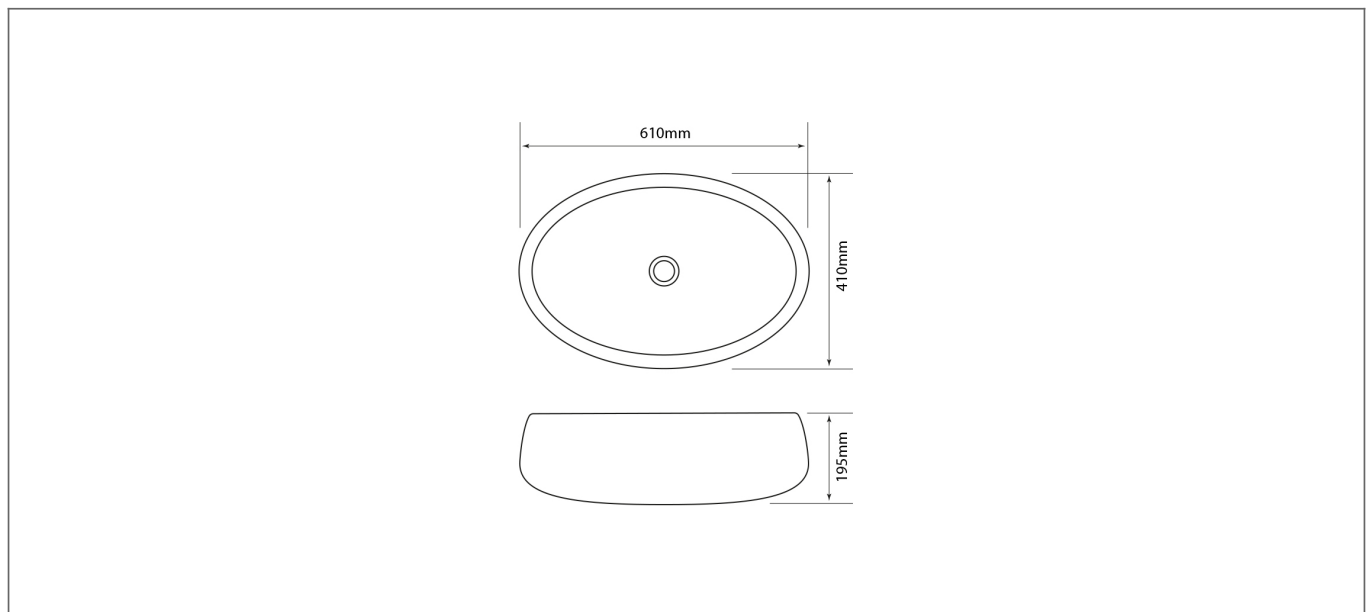

Technical Datasheet

Product Code: SY-CTB6096

Product Description: **Synergy Pebble Counter Top Basin 610mm White**

Specification

Product Guarantee:	Lifetime
Projection (mm):	410
Material:	Ceramic
Style:	Modern
Shape:	Round
Number Of Tap Holes:	0

Key Features

- Pure & luxurious modern design ideal to boost your bathroom décor
- The natural raw materials make ceramic hard wearing, scratch-proof & resistant to limescale
- Space saving design ideal for countertop mounting
- Ideal design for extended mono basin mixer use
- Other styles & sizes are available too choose from

Technical Drawing

Dimensions: All measurements are in millimetres and are subject to normal manufacturing variations.

Due to a continuing development programme to improve design and performance, we reserve all rights to vary specifications without prior notice. Please note, all accessories are for photographic purposes only.