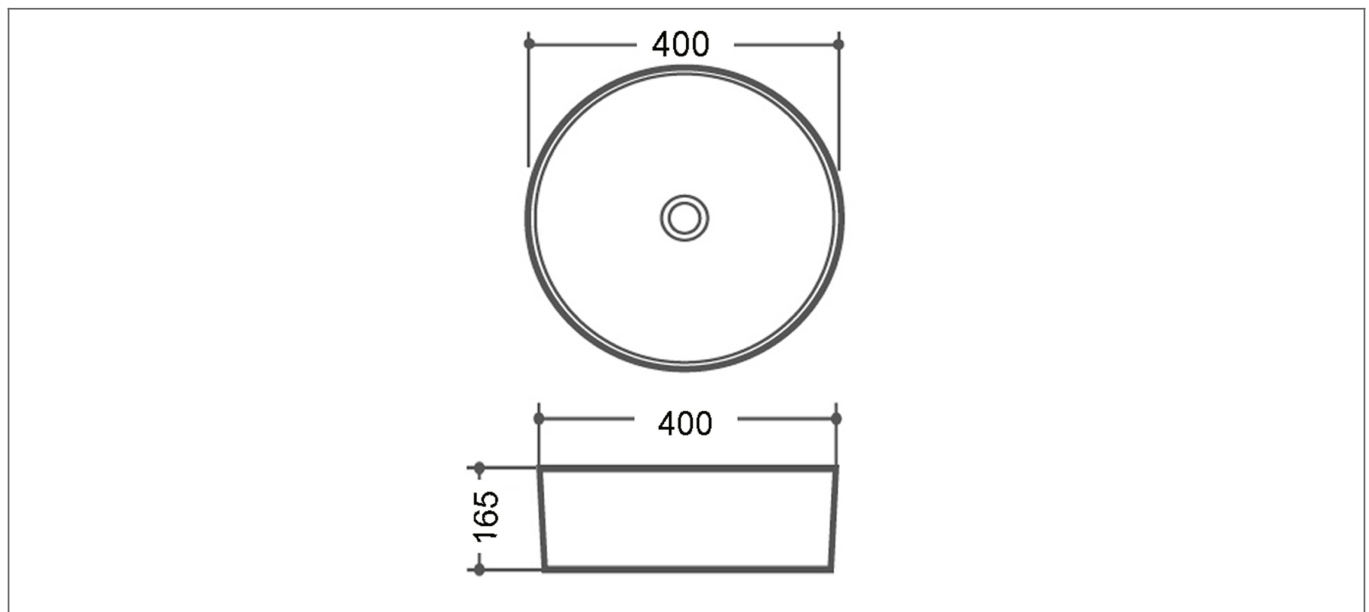

Technical Datasheet

Product Code: SY-CTB6114B

Product Description: Synergy Sella Counter Top Basin 400mm White

Specification

Product Guarantee:	Lifetime
Projection (mm):	400
Material:	Ceramic
Style:	Contemporary
Shape:	Round
Number Of Tap Holes:	0

Key Features

- Classic curvaceous edges create a refreshing clean shape
- The natural raw materials make ceramic hard wearing, scratch-proof & resistant to limescale
- Space saving design ideal for countertop mounting
- Ideal design for extended mono basin mixer use
- Other styles & sizes are available too choose from

Technical Drawing

Dimensions: All measurements are in millimetres and are subject to normal manufacturing variations.

Due to a continuing development programme to improve design and performance, we reserve all rights to vary specifications without prior notice. Please note, all accessories are for photographic purposes only.