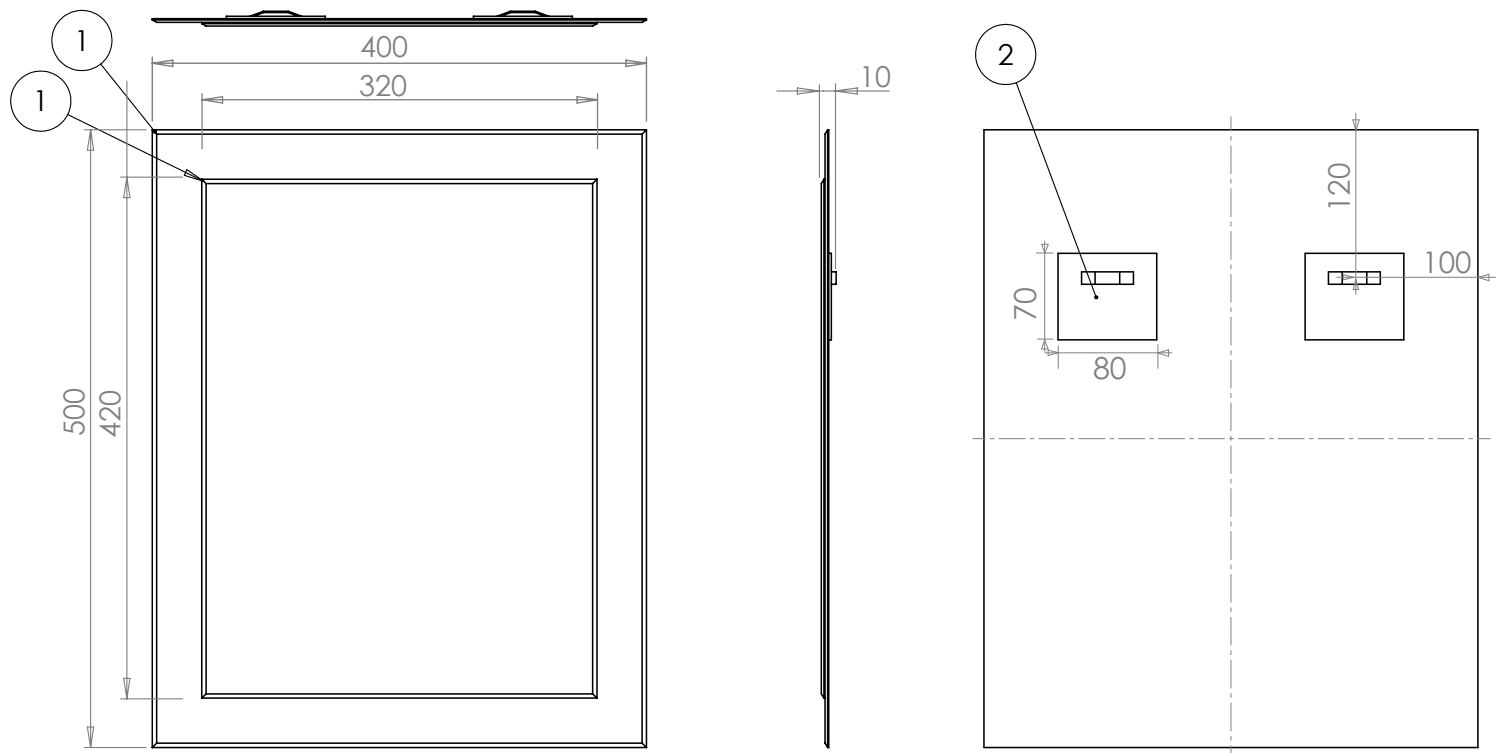

Emma Mirror

Item code: 63504000

**Specification:**

Mirror Glass thickness: front layer - 3mm & back layer - 3mm

- 1) 5mm Bevelled mirror edge
- 2) Mounting plates x2

HiB RECOMMENDS:

Ensure mains power supply is switched off before starting installation.
Before drilling, ensure there are no hidden cables or pipes in the wall.