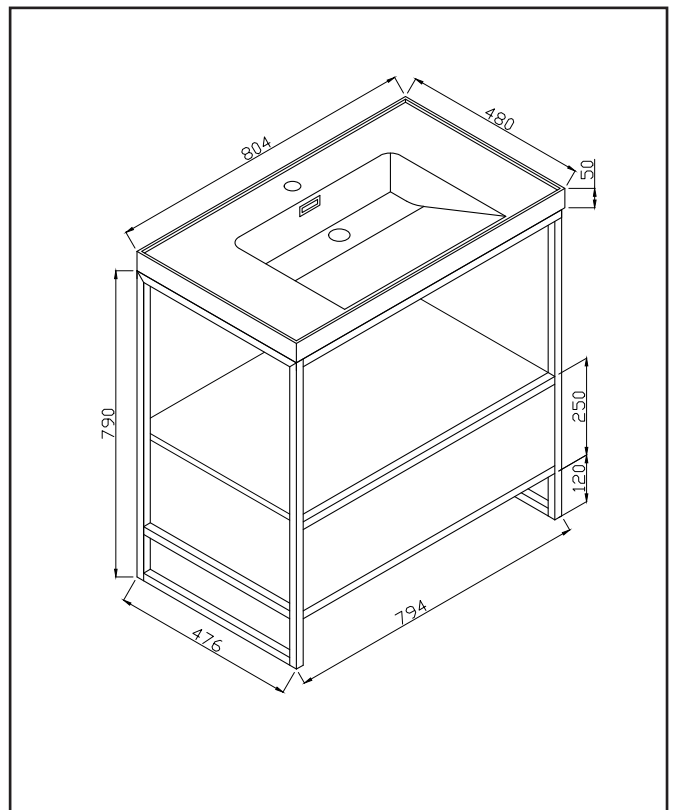

PRODUCT DATA SHEET

BOHO 800 Drawer Rustic Oak

Product Code: BOHO-800DRAWER-ROAK

SCUDO
BEAUTIFUL BATHROOMS

0330 124 7290

sales@scudo.co.uk - www.scudo.co.uk

Scudo is the trading name of Harrison Bathrooms Ltd. Whilst we endeavour to ensure that the product information is accurate we accept no liability for any information given. All images are for illustration purposes only. Product images and specification are subject to change. Measurement are in millimetres and are nominal.

Product Name	BOHO-800DRAWER-ROAK
Product Description	Boho 800 Drawer Rustic Oak
Product Transportation	
Barcode	5060964938806
Country of origin	CH
Commodity code	
Product Measurements	
Product Weight (KG)	11.00
Product Width (mm)	753
Product Height (mm)	474
Product Depth (mm)	248
Primary Packed Measurements	
Packaged Weight	10.00
Packed Height	773
Packed Width	494
Packed Length	268

General Information	
Construction Material	MDF
Installation type	Insert
Colour / Finish	Rustic Oak

Furniture Attributes	
Supplied Fully Assembled	Yes
Number Of Drawers	1
Number Of Doors	0
Soft Close Doors / Drawers	Yes
Moisture resistant	Yes
Internal Shelves	0
Door Opening Width (mm)	N/a
Draw Opening Distance (mm)	350
Recommended Concealed Cistern	N/a
False Draws	0
Number of False Draws	0
Can the door be swapped over to open the oppersite way	N/a
Which side is the door hinge located	N/a
Compatible Furniture Part Code	BOHO-800FRAME
Compatible Basin Part Code	BOHO-800BASIN
Handles	
Handle Style	Push Open
Handle Finish	N/a
Handle Material	N/a
Number of Handles	N/a