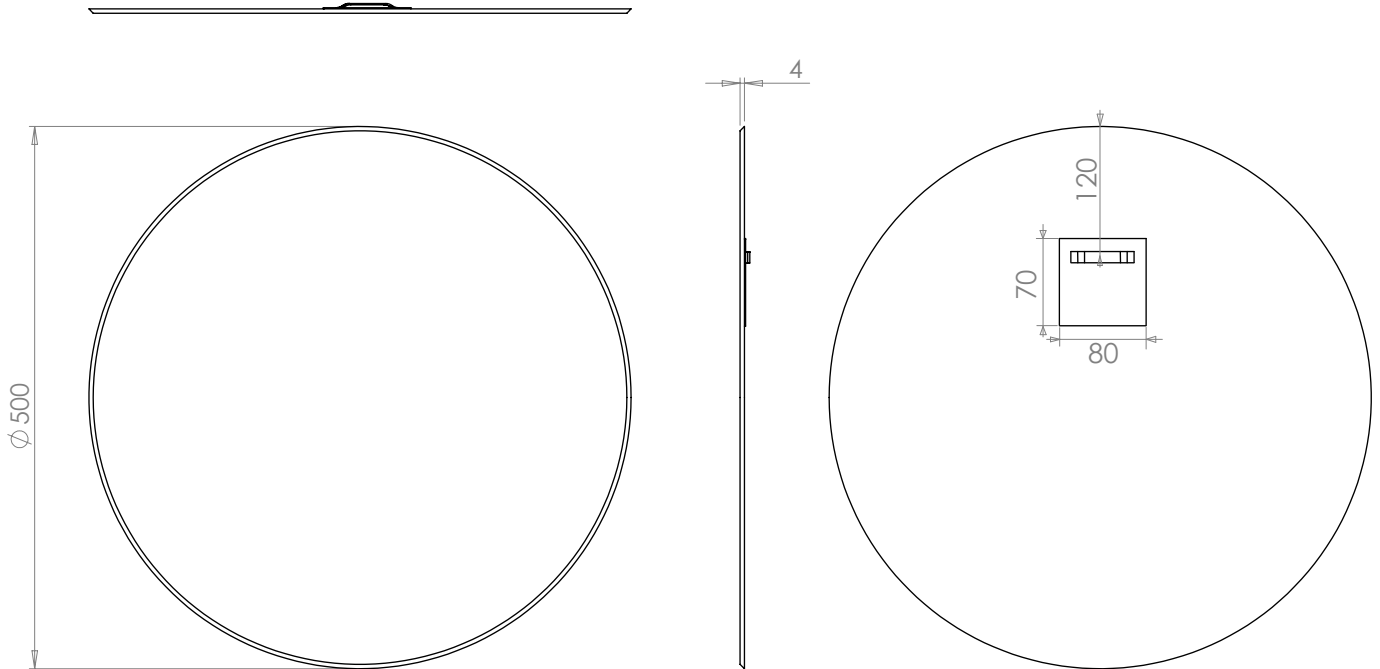

HiB

MAKING
BATHROOMS
BEAUTIFUL

**Technical Drawing &
FAQ Data Sheets**

Rondo

HiB recommend you receive the product before commencing with installation as all sizes and measurements are approximate.
HiB try and ensure all measurements are as accurate as possible.
In the interest of continuous product development, HiB reserves the right to alter specification as necessary. E & OE.

Rondo
Art no. 61504000

Rondo

50cm

Version No. 17.02.20

	Product	Rondo
	Art. No.	Rondo 61504000
	Product Description	Shaped Mirror with optional demista pad.

Question	Answer
Nett weight (kg)	1.9kg
How long is the warranty?	5 years from date of purchase on silvering coating on mirror
Does Rondo have illumination?	No
Does Rondo have any electrical components?	No
What orientation can the mirror be hung?	Portrait and Landscape