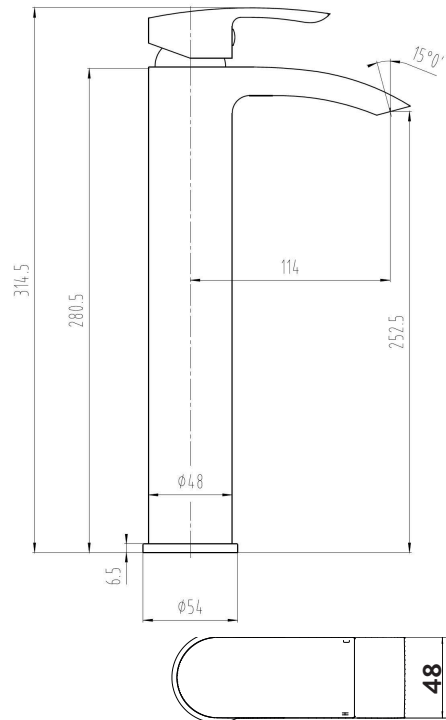

PRODUCT DATA SHEET

Matt Black Mono Basin Mixer

Product Code: BLACK261ORB2

SCUDO
BEAUTIFUL BATHROOMS

0330 124 7290

sales@scudo.co.uk - www.scudo.co.uk

Scudo is the trading name of Harrison Bathrooms Ltd. Whilst we endeavour to ensure that the product information is accurate we accept no liability for any information given. All images are for illustration purposes only. Product images and specification are subject to change. Measurement are in millimetres and are nominal.

Product Name	BLACK261ORB2
Product Description	Matt Black Tall Mono Basin Mixer
Product Transportation	
Barcode	5060713724667
Contry of origin	CH
Comodity code	8481801190
Product Measurements	
Product Weight (KG)	1.97
Product Width (mm)	54
Product Height (mm)	314.5
Product Depth (mm)	0
Product Length (mm)	0
Primary Packed Measurements	
Packaged Weight	2.038
Packed Length	33.5
Packed Width	20
Packed Height	6.8
Packaging Weights	
Card (kg)	0.069
Paper (kg)	0
Wood (kg)	0
Plastic (kg)	0.01
Compliance DOP	HBD0C007 , HBD0C008

General Information	
Construction Material	Brass
Installation type	Tall Mono Mixer
Colour / Finish	Matt Black
Tap / Shower Attributes	
WRAS Approved	No
TMV Approved	No
Minimum Operating Pressure (bar)	0.5
Maximum Operating Pressure (bar)	5
Flexible Tails Included	Yes
Number of tap holes required	1
Handle Type	Lever
Swivel Spout	No
Inlet Connection	1/2 BSP
Outlet Connection	N/a
Tap Hole Diameter (mm)	35
Tap Type description	Mono Mixer
Includes Waste	No
Valve / Cartridge Type	Single lever cartriges 35mm
Cartridge Spare code	T8702-08
Flow Rates	
0.2bar (l/min)	3.75
0.5bar (l/min)	7.5
1bar (l/min)	10.6
2bar (l/min)	15.3
3bar (l/min)	18.2

Dimensions
(measurements in mm)

LIFETIME GUARANTEE

We are confident in our products and we want our customer to be, we proudly give a lifetime guarantee on our taps and showers, further details can be found on our website.