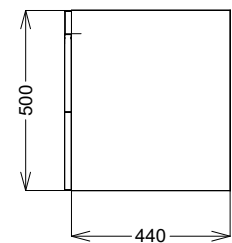

Product Name	AUBREY-600-VANITY-OAK
Product Description	Aubrey 600mm 2 Draw Vanity Davos Oak
Product Transportation	
Barcode	5060964932651
Country of origin	UK
Commodity code	6810999000
Product Measurements	
Product Weight (KG)	22.3
Product Width (mm)	600
Product Height (mm)	500
Product Depth (mm)	440
Product Length (mm)	0
Primary Packed Measurements	
Packaged Weight	24.05
Packed Length	520
Packed Width	470
Packed Height	645
Packaging Weights	
Card (kg)	1.45
Paper (kg)	0
Wood (kg)	0
Plastic (kg)	0.025
Compliance DOP	N/a

General Information	
Construction Material	Particle Board
Installation type	Wall Mounted
Colour / Finish	Davos Oak
Furniture Attributes	
Supplied Fully Assembled	Yes
Number Of Drawers	2
Number Of Doors	0
Soft Close Doors / Drawers	2
Moisture resistant	Yes
Internal Shelves	0
Door Opening Width (mm)	N/a
Drawer Opening Distance (mm)	290
Recommended Concealed Cistern	N/a
False Drawers	N/a
Number of False Drawers	N/a
Can the door be swapped over to open the opposite way	No
Which side is the door hinge located	N/a
Compatible Furniture Part Code	AUBREY
Compatible Basin Part Code	BASIN004
Handles	
Handle Style	Recessed (not supplied)
Handle Finish	Black, Chrome, Brushed Brass
Handle Material	Stainless Steel
Number of Handles	2

Dimensions

(measurements in mm)

LIFETIME GUARANTEE

We are confident in our products and we want our customer to be, we proudly give a lifetime guarantee on our taps and showers, further details can be found on our website