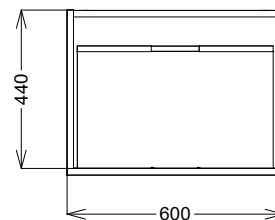

Product Name	AUBREY-600-VANITY-OAK
Product Description	Aubrey 600mm 2 Draw Vanity Davos Oak
Product Transportation	
Barcode	5060964932651
Country of origin	UK
Commodity code	6810999000
Product Measurements	
Product Weight (KG)	22.3
Product Width (mm)	600
Product Height (mm)	500
Product Depth (mm)	440
Product Length (mm)	0
Primary Packed Measurements	
Packaged Weight	24.05
Packed Length	520
Packed Width	470
Packed Height	645
Packaging Weights	
Card (kg)	1.45
Paper (kg)	0
Wood (kg)	0
Plastic (kg)	0.025
Compliance DOP	N/a

General Information	
Construction Material	Particle Board
Installation type	Wall Mounted
Colour / Finish	Davos Oak
Furniture Attributes	
Supplied Fully Assembled	Yes
Number Of Drawers	2
Number Of Doors	0
Soft Close Doors / Drawers	2
Moisture resistant	Yes
Internal Shelves	0
Door Opening Width (mm)	N/a
Drawer Opening Distance (mm)	290
Recommended Concealed Cistern	N/a
False Drawers	N/a
Number of False Drawers	N/a
Can the door be swapped over to open the opposite way	No
Which side is the door hinge located	N/a
Compatible Furniture Part Code	AUBREY
Compatible Basin Part Code	BASIN004
Handles	
Handle Style	Recessed (not supplied)
Handle Finish	Black, Chrome, Brushed Brass
Handle Material	Stainless Steel
Number of Handles	2

Dimensions

(measurements in mm)

LIFETIME GUARANTEE

We are confident in our products and we want our customer to be, we proudly give a lifetime guarantee on our taps and showers, further details can be found on our website