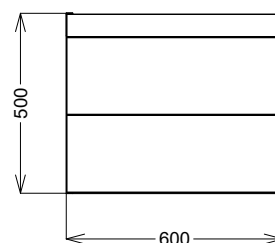

Product Name	AUBREY-600-VANITY-OAK
Product Description	Aubrey 600mm 2 Draw Vanity Davos Oak
Product Transportation	
Barcode	5060964932651
Country of origin	UK
Commodity code	6810999000
Product Measurements	
Product Weight (KG)	22.3
Product Width (mm)	600
Product Height (mm)	500
Product Depth (mm)	440
Product Length (mm)	0
Primary Packed Measurements	
Packaged Weight	24.05
Packed Length	520
Packed Width	470
Packed Height	645
Packaging Weights	
Card (kg)	1.45
Paper (kg)	0
Wood (kg)	0
Plastic (kg)	0.025
Compliance DOP	N/a

General Information	
Construction Material	Particle Board
Installation type	Wall Mounted
Colour / Finish	Davos Oak
Furniture Attributes	
Supplied Fully Assembled	Yes
Number Of Drawers	2
Number Of Doors	0
Soft Close Doors / Drawers	2
Moisture resistant	Yes
Internal Shelves	0
Door Opening Width (mm)	N/a
Drawer Opening Distance (mm)	290
Recommended Concealed Cistern	N/a
False Drawers	N/a
Number of False Drawers	N/a
Can the door be swapped over to open the opposite way	No
Which side is the door hinge located	N/a
Compatible Furniture Part Code	AUBREY
Compatible Basin Part Code	BASIN004
Handles	
Handle Style	Recessed (not supplied)
Handle Finish	Black, Chrome, Brushed Brass
Handle Material	Stainless Steel
Number of Handles	2

Dimensions

(measurements in mm)

LIFETIME GUARANTEE

We are confident in our products and we want our customer to be, we proudly give a lifetime guarantee on our taps and showers, further details can be found on our website