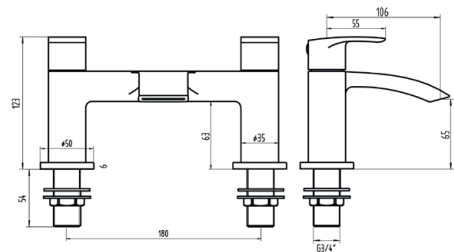

## Belini Bath Filler

Product Code: TAP202

**SCUDO**  
BEAUTIFUL BATHROOMS

0330 124 7290

sales@scudo.co.uk - www.scudo.co.uk

Scudo is the trading name of Harrison Bathrooms Ltd. Whilst we endeavour to ensure that the product information is accurate we accept no liability for any information given. All images are for illustration purposes only. Product images and specification are subject to change. Measurement are in millimetres and are nominal.

Product Name	TAP202
Product Description	Bath Filler
<b>Product Transportation</b>	
Barcode	5060500641412
Country of origin	CH
Commodity code	8481801190
<b>Product Measurements</b>	
Product Weight (KG)	1.875
Product Width (mm)	230
Product Height (mm)	128
Product Depth (mm)	0
Product Length (mm)	140
<b>Primary Packed Measurements</b>	
Packaged Weight	2.25
Packed Length	24
Packed Width	20
Packed Height	16
<b>Packaging Weights</b>	
Card (kg)	0.5
Paper (kg)	0
Wood (kg)	0
Plastic (kg)	0
Compliance DOP	HBD0C038 , HBD0C039 , HBD0C040 , HBD0C041

<b>General Information</b>	
Construction Material	Brass
Installation type	Deck Mounted
Colour / Finish	Chrome
<b>Tap / Shower Attributes</b>	
WRAS Approved	No
TMV Approved	No
Minimum Operating Pressure (bar)	0.5
Maximum Operating Pressure (bar)	5
Flexible Tails Included	No
Number of tap holes required	2
Handle Type	Lever
Swivel Spout	No
Inlet Connection	3/4 BSP
Outlet Connection	N/a
Tap Hole Diameter (mm)	32
Tap Type description	Manual Mixer
Includes Waste	No
Valve / Cartridge Type	Quarter turn cartridge
Cartridge Spare code	T8308-08
<b>Flow Rates</b>	
0.2bar (l/min)	7.8
0.5bar (l/min)	13.5
1bar (l/min)	19.6
2bar (l/min)	24.9
3bar (l/min)	30.3

## Dimensions

(measurements in mm)