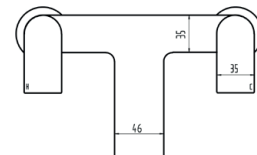

## Belini Bath Filler

Product Code: TAP202

**SCUDO**  
BEAUTIFUL BATHROOMS

0330 124 7290

sales@scudo.co.uk - www.scudo.co.uk

Scudo is the trading name of Harrison Bathrooms Ltd. Whilst we endeavour to ensure that the product information is accurate we accept no liability for any information given. All images are for illustration purposes only. Product images and specification are subject to change. Measurement are in millimetres and are nominal.

Product Name	TAP202
Product Description	Bath Filler
<b>Product Transportation</b>	
Barcode	5060500641412
Country of origin	CH
Commodity code	8481801190
<b>Product Measurements</b>	
Product Weight (KG)	1.875
Product Width (mm)	230
Product Height (mm)	128
Product Depth (mm)	0
Product Length (mm)	140
<b>Primary Packed Measurements</b>	
Packaged Weight	2.25
Packed Length	24
Packed Width	20
Packed Height	16
<b>Packaging Weights</b>	
Card (kg)	0.5
Paper (kg)	0
Wood (kg)	0
Plastic (kg)	0
Compliance DOP	HBD0C038 , HBD0C039 , HBD0C040 , HBD0C041

<b>General Information</b>	
Construction Material	Brass
Installation type	Deck Mounted
Colour / Finish	Chrome
<b>Tap / Shower Attributes</b>	
WRAS Approved	No
TMV Approved	No
Minimum Operating Pressure (bar)	0.5
Maximum Operating Pressure (bar)	5
Flexible Tails Included	No
Number of tap holes required	2
Handle Type	Lever
Swivel Spout	No
Inlet Connection	3/4 BSP
Outlet Connection	N/a
Tap Hole Diameter (mm)	32
Tap Type description	Manual Mixer
Includes Waste	No
Valve / Cartridge Type	Quarter turn cartridge
Cartridge Spare code	T8308-08
<b>Flow Rates</b>	
0.2bar (l/min)	7.8
0.5bar (l/min)	13.5
1bar (l/min)	19.6
2bar (l/min)	24.9
3bar (l/min)	30.3

## Dimensions

(measurements in mm)