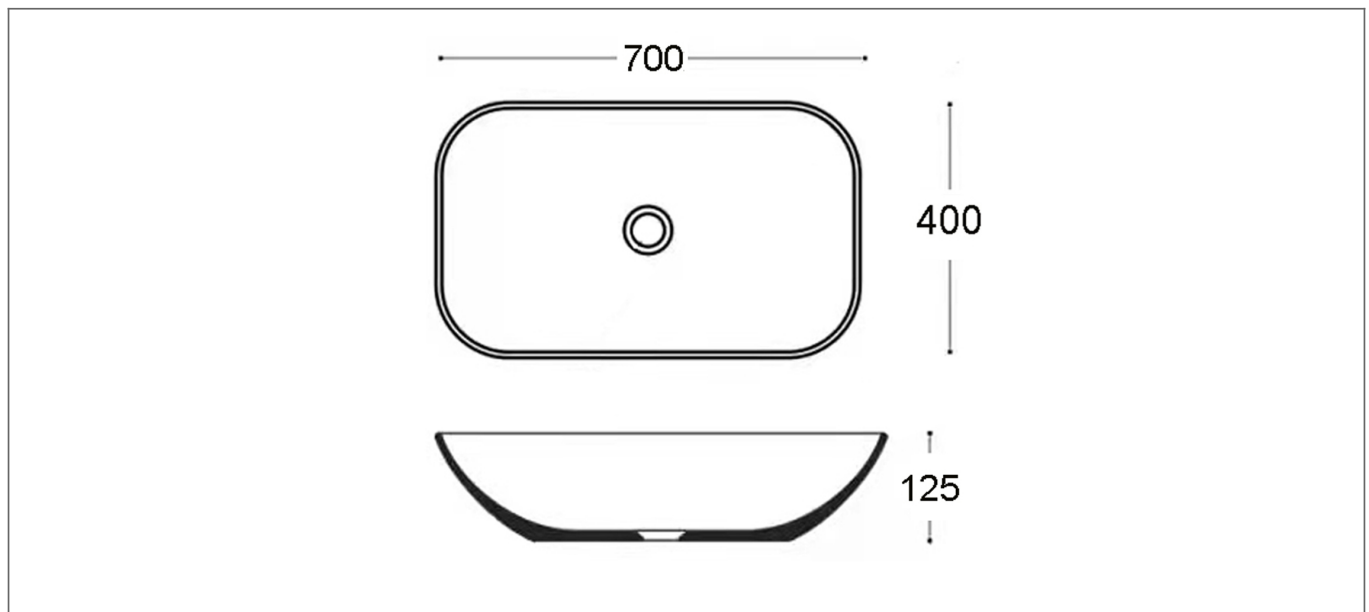

## Specification

Product Guarantee:	Lifetime
Projection (mm):	400
Material:	Ceramic
Style:	Contemporary
Shape:	Rectangular
Number Of Tap Holes:	0

## Technical Drawing

Dimensions: All measurements are in millimetres and are subject to normal manufacturing variations.

Due to a continuing development programme to improve design and performance, we reserve all rights to vary specifications without prior notice. Please note, all accessories are for photographic purposes only.