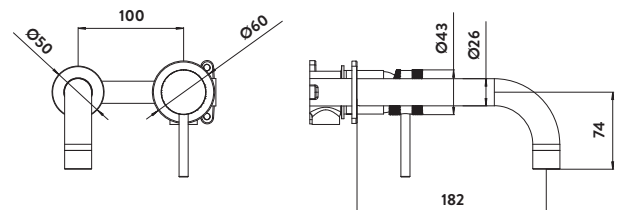

Product Measurements

Product Weight:	1.357kg
Product Width:	100mm
Product Height:	84mm
Product Depth:	182mm
Product Length:	N/A

Product Transportation

Barcode:	5060766124568
Country of Origin:	China
Comodity Code:	8481809000

Primary Packed Measurements

Packaged Weight:	1.964kg
Packaged Length:	200mm
Packaged Width:	130mm
Packaged Height:	70mm

Packaging Weight

Card:	0.372kg
Paper:	0.16kg
Cloth:	0.18kg
Plastic:	0.055kg

General Information

Construction Material:	Brass
Installation Type:	Wall Mounted
Colour / Finish:	Brushed Brass

Tap/Shower Attributes

Minimum Pressure:	0.5 bar
Maximum Pressure:	5 bar
Flexible Tails Included:	No
Tap Hole Required:	0
Handle Type:	Lever
Swivel Spout:	No
Inlet Connection:	1/2 BSP
Outlet Connection:	N/A
Tap Hole Diameter:	N/A
Tap Type Description:	Mono Mixer
Includes Waste:	No
Valve / Cartridge Type:	35mm Cartridge
Cartridge Spare Code:	N/A

Flow Rates

0.2bar (l/min)	3.8
0.5bar (l/min)	6.3
1bar (l/min)	8.3
2bar (l/min)	11.8
3bar (l/min)	14.3

Compliance DOP

HBDOC040 / HBDOC053

Dimensions

(measurements in mm)

LIFETIME GUARANTEE

We are confident in our products and we want our customer to be, we proudly give a lifetime guarantee on our taps and showers, further details can be found on our website