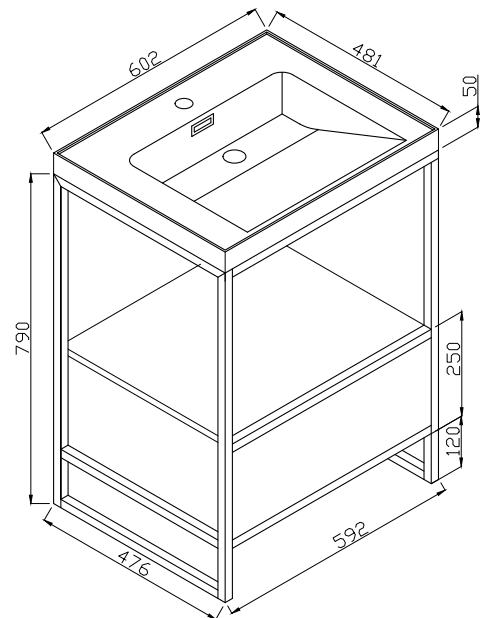

sales@scudo.co.uk - www.scudo.co.uk

Scudo is the trading name of Harrison Bathrooms Ltd. Whilst we endeavour to ensure that the product information is accurate we accept no liability for any information given. All images are for illustration purposes only. Product images and specification are subject to change. Measurement are in millimetres and are nominal.

Product Name	BOHO-600DRAWER-ROAK
Product Description	Boho 600 Drawer Rustic Oak
Product Transportation	
Barcode	5060964938776
Country of origin	CH
Commodity code	
Product Measurements	
Product Weight (KG)	9.00
Product Width (mm)	551
Product Height (mm)	474
Product Depth (mm)	248
Primary Packed Measurements	
Packaged Weight	10.00
Packed Height	571
Packed Width	494
Packed Length	268

General Information	
Construction Material	MDF
Installation type	Insert
Colour / Finish	Rustic Oak

Furniture Attributes	
Supplied Fully Assembled	Yes
Number Of Drawers	1
Number Of Doors	0
Soft Close Doors / Drawers	Yes
Moisture resistant	Yes
Internal Shelves	0
Door Opening Width (mm)	N/a
Draw Opening Distance (mm)	350
Recommended Concealed Cistern	N/a
False Draws	0
Number of False Draws	0
Can the door be swapped over to open the oppersite way	N/a
Which side is the door hinge located	N/a
Compatible Furniture Part Code	BOHO-600FRAME
Compatible Basin Part Code	BOHO-600BASIN

Handles	
Handle Style	Push Open
Handle Finish	N/a
Handle Material	N/a
Number of Handles	N/a

Dimensions
(measurements in mm)

LIFETIME GUARANTEE

We are confident in our products and we want our customer to be, we proudly give a lifetime guarantee on our taps and showers, further details can be found on our website