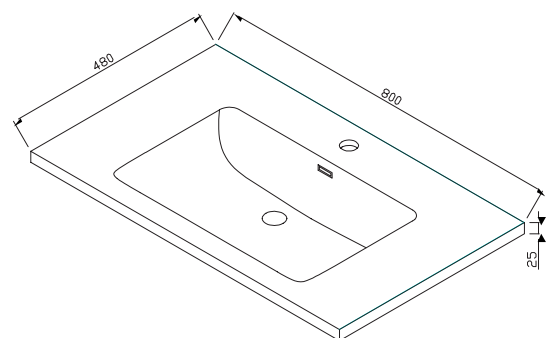

PRODUCT DATA SHEET

Ambience White BASIN 800x480mm

Product Code: AMBIENCE-BASIN80X48-WHITE

0330 124 7290

sales@scudo.co.uk - www.scudo.co.uk

Scudo is the trading name of Harrison Bathrooms Ltd. Whilst we endeavour to ensure that the product information is accurate we accept no liability for any information given. All images are for illustration purposes only. Product images and specification are subject to change. Measurement are in millimetres and are nominal.

Product Measurements

Product Weight:	12.7kg
Product Width:	480mm
Product Height:	20mm
Product Depth:	N/A
Product Length:	800mm

Product Transportation

Barcode:	5060713722809
Country of Origin:	China
Comodity Code:	3922100000

Primary Packed Measurements

Packaged Weight:	14.1kg
Packaged Length:	850mm
Packaged Width:	210mm
Packaged Height:	530mm

Packaging Weight

Card:	1.4kg
Paper:	N/A
Wood:	N/A
Plastic:	0.05kg

General Information

Construction Material:	Polymarble
Installation Type:	Furniture Mounted
Colour / Finish:	White

Basin Attributes

Basin Type:	Furniture Mounted
Number of Tap Holes:	1
Compatible Tap Codes:	All Mono Mixers
Overflow:	Yes
Recommened Waste Type:	Slotted
Inner Bowl Width:	500mm
Inner Bowl Length:	305mm
Inner Bowl Depth:	115mm
Compatible Waste Part Code:	WASTE94 / WASTE88 WASTE92 / WASTE93 WASTE100 / BLACK094 BLACK098

Compliance DOP

HBDOC096 / HBDOC097

LIFETIME GUARANTEE

We are confident in our products and we want our customer to be, we proudly give a lifetime guarantee on our taps and showers, further details can be found on our website

Dimensions

(measurements in mm)