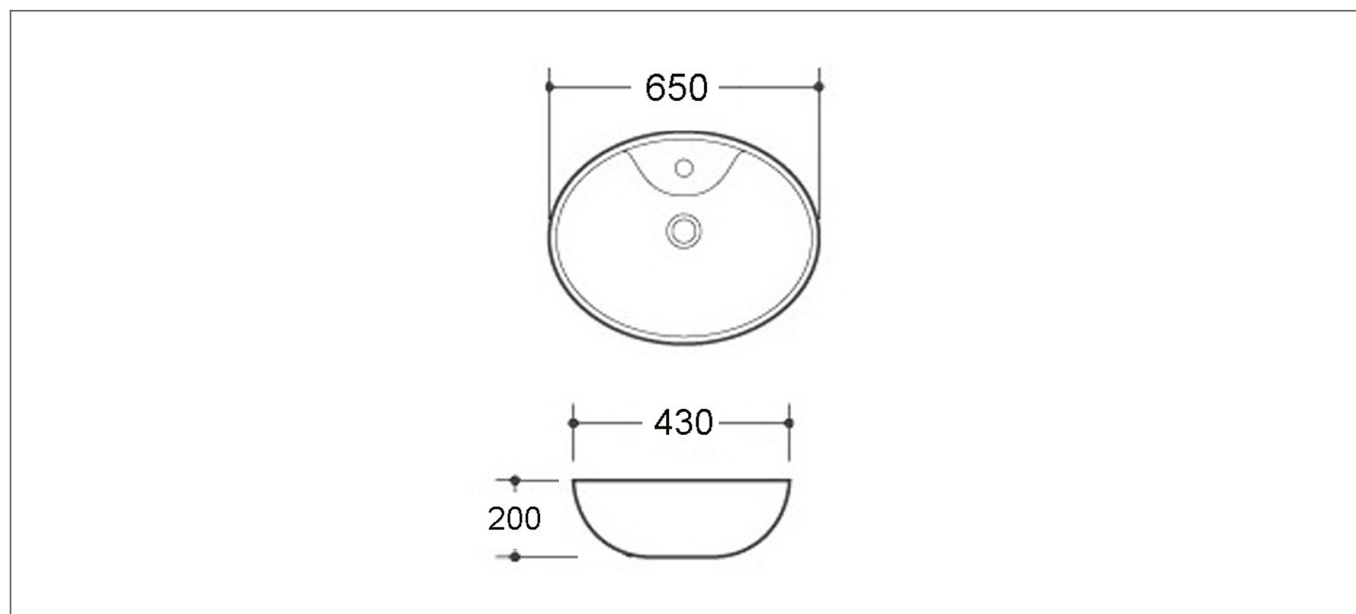

Technical Datasheet

Product Code: SY-CTB6105

Product Description: Synergy Cupy Counter Top Basin 650mm White

Specification

Product Guarantee:	Lifetime
Projection (mm):	430
Material:	Ceramic
Style:	Contemporary
Shape:	Round
Number Of Tap Holes:	1

Key Features

- Classic curvaceous edges create a refreshing clean shape
- The natural raw materials make ceramic hard wearing, scratch-proof & resistant to limescale
- Features 1 tap hole suitable for mono bath mixers
- Overflow hole included to prevent any bathroom accidents
- Other styles & finishes are available too choose from

Technical Drawing

Dimensions: All measurements are in millimetres and are subject to normal manufacturing variations.

Due to a continuing development programme to improve design and performance, we reserve all rights to vary specifications without prior notice. Please note, all accessories are for photographic purposes only.