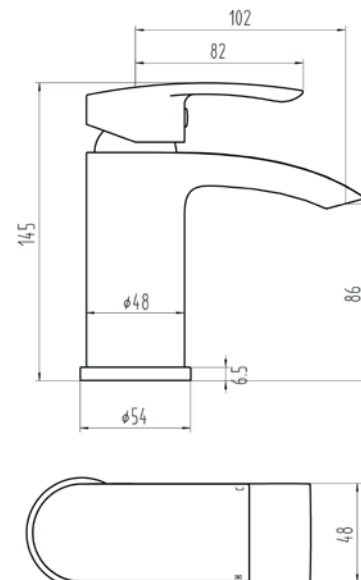

PRODUCT DATA SHEET

Belini Mono Basin Mixer

Product Code: TAP201

SCUDO
BEAUTIFUL BATHROOMS

0330 124 7290

sales@scudo.co.uk - www.scudo.co.uk

Scudo is the trading name of Harrison Bathrooms Ltd. Whilst we endeavour to ensure that the product information is accurate we accept no liability for any information given. All images are for illustration purposes only. Product images and specification are subject to change. Measurement are in millimetres and are nominal.

Product Name	TAP201
Product Description	Mono Basin Mixer with Push Waste
Product Transportation	
Barcode	5060500641405
Contry of origin	CH
Comodity code	8481801190
Product Measurements	
Product Weight (KG)	1.25
Product Width (mm)	54
Product Height (mm)	138.5
Product Depth (mm)	0
Product Length (mm)	139.5
Primary Packed Measurements	
Packaged Weight	1.5
Packed Length	25.5
Packed Width	17
Packed Height	8
Packaging Weights	
Card (kg)	0.225
Paper (kg)	0
Wood (kg)	0
Plastic (kg)	0
Compliance DOP	HBDOC038 , HBDOC039 , HBDOC040 , HBDOC041

General Information	
Construction Material	Brass
Installation type	Mono mixer
Colour / Finish	Chrome
Tap / Shower Attributes	
WRAS Approved	No
TMV Approved	No
Minimum Operating Pressure (bar)	0.2
Maximum Operating Pressure (bar)	5
Flexible Tails Included	Yes
Number of tap holes required	1
Handle Type	Lever
Swivel Spout	No
Inlet Connection	1/2" M10
Outlet Connection	N/a
Tap Hole Diameter (mm)	35
Tap Type description	Mono Mixer
Includes Waste	Yes
Valve / Cartridge Type	Plastic Cartridge
Cartridge Spare code	T8702-08
Flow Rates	
0.2bar (l/min)	4.3
0.5bar (l/min)	6.4
1bar (l/min)	9.2
2bar (l/min)	12.9
3bar (l/min)	15.8

Dimensions
(measurements in mm)

LIFETIME GUARANTEE

We are confident in our products and we want our customer to be, we proudly give a lifetime guarantee on our taps and showers, further details can be found on our website