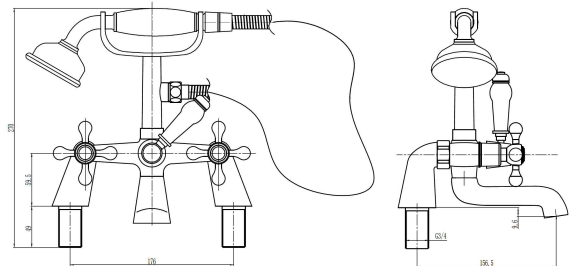

## Classic Bath Shower Mixer

Product Code: TAP006L

**SCUDO**  
BEAUTIFUL BATHROOMS

0330 124 7290

sales@scudo.co.uk - www.scudo.co.uk

Scudo is the trading name of Harrison Bathrooms Ltd. Whilst we endeavour to ensure that the product information is accurate we accept no liability for any information given. All images are for illustration purposes only. Product images and specification are subject to change. Measurement are in millimetres and are nominal.

Product Name	TAP006L
Product Description	Bath Shower Mixer with Cradle
<b>Product Transportation</b>	
Barcode	5060500640668
Country of origin	CH
Commodity code	8481801190
<b>Product Measurements</b>	
Product Weight (KG)	2.62
Product Width (mm)	185
Product Height (mm)	221
Product Depth (mm)	0
Product Length (mm)	160
<b>Primary Packed Measurements</b>	
Packaged Weight	2.9
Packed Length	25
Packed Width	21.5
Packed Height	15.5
<b>Packaging Weights</b>	
Card (kg)	0.378
Paper (kg)	11
Wood (kg)	n/a
Plastic (kg)	0.013
Compliance DOP	HBD0C007 , HBD0C008

<b>General Information</b>	
Construction Material	Brass
Installation type	Desk Mounted
Colour / Finish	Chrome
<b>Tap / Shower Attributes</b>	
WRAS Approved	No
TMV Approved	No
Minimum Operating Pressure (bar)	0.5
Maximum Operating Pressure (bar)	5
Flexible Tails Included	No
Number of tap holes required	2
Handle Type	Cross
Swivel Spout	No
Inlet Connection	3/4 BSP
Outlet Connection	1/2 BSP
Tap Hole Diameter (mm)	30
Tap Type description	Manual Mixer
Includes Waste	No
Valve / Cartridge Type	Screw Down Cartridge
Cartridge Spare code	T6308-08
<b>Flow Rates</b>	
0.2bar (l/min)	9.5
0.5bar (l/min)	20.9
1bar (l/min)	33.5
2bar (l/min)	47.4
3bar (l/min)	58.5

## Dimensions

(measurements in mm)