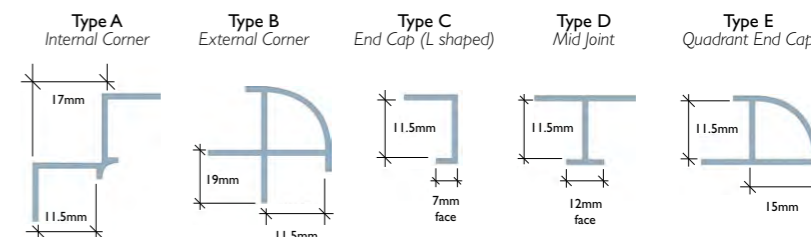

metal section range (Supplied in 2.5m lengths)

Metal sections are available in Satin Anodised Silver and Gold, White, Black and Polished Aluminium finishes.