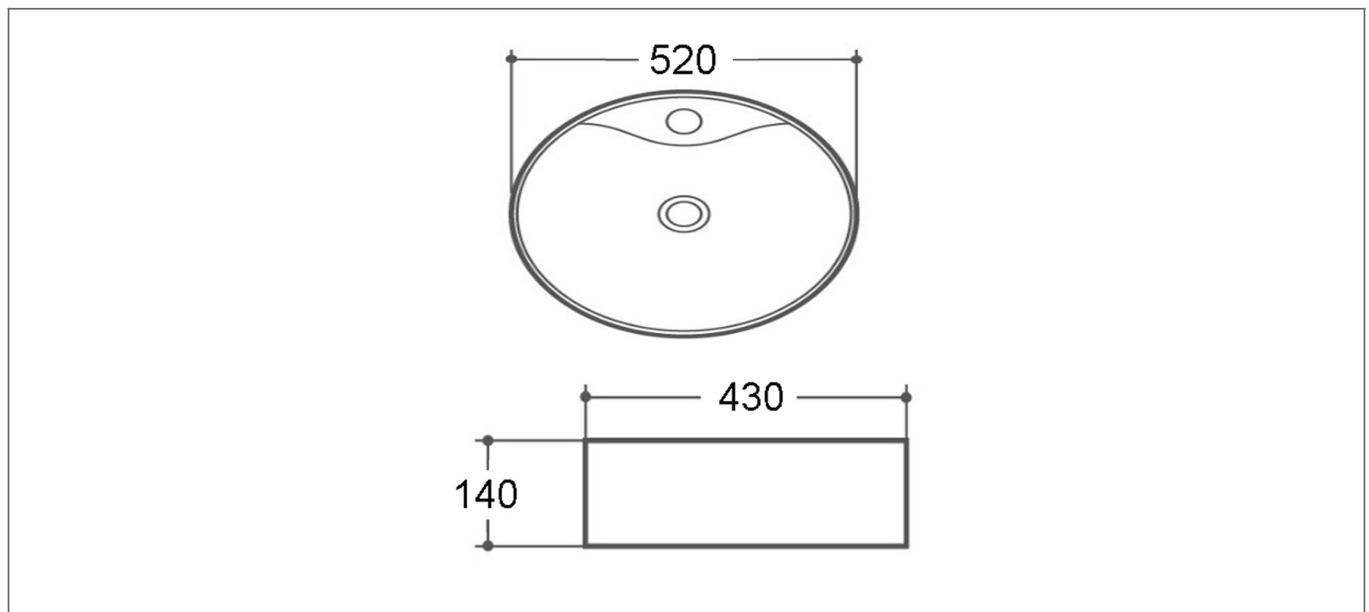

# Technical Datasheet

Product Code: SY-CTB6103

Product Description: Synergy Ovit Counter Top Basin 520mm White

## Specification

Product Guarantee:	Lifetime
Projection (mm):	430
Material:	Ceramic
Style:	Modern
Shape:	Round
Number Of Tap Holes:	1

## Technical Drawing

Dimensions: All measurements are in millimetres and are subject to normal manufacturing variations.

Due to a continuing development programme to improve design and performance, we reserve all rights to vary specifications without prior notice. Please note, all accessories are for photographic purposes only.