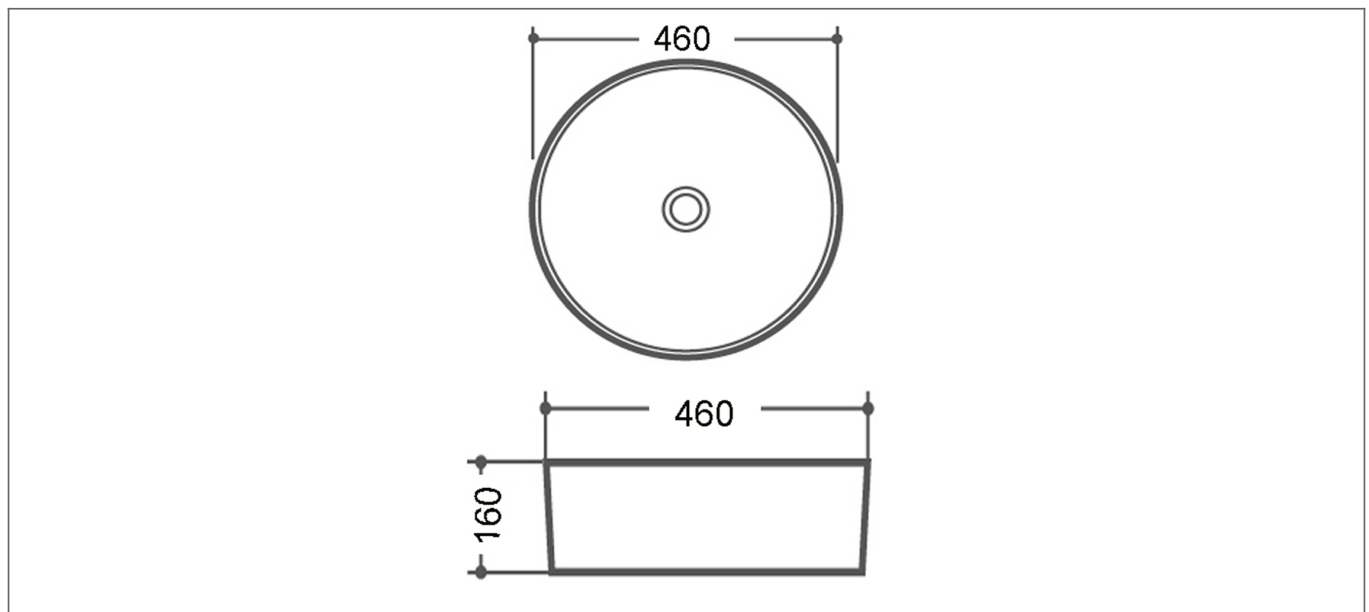

Technical Datasheet

Product Code: SY-CTB6114A

Product Description: Synergy Sella Counter Top Basin 460mm White

Specification

Product Guarantee:	Lifetime
Projection (mm):	460
Material:	Ceramic
Style:	Contemporary
Shape:	Round
Number Of Tap Holes:	0

Key Features

- Classic curvaceous edges create a refreshing clean shape
- The natural raw materials make ceramic hard wearing, scratch-proof & resistant to limescale
- Space saving design ideal for countertop mounting
- Ideal design for extended mono basin mixer use
- Other styles & sizes are available too choose from

Technical Drawing

Dimensions: All measurements are in millimetres and are subject to normal manufacturing variations.

Due to a continuing development programme to improve design and performance, we reserve all rights to vary specifications without prior notice. Please note, all accessories are for photographic purposes only.