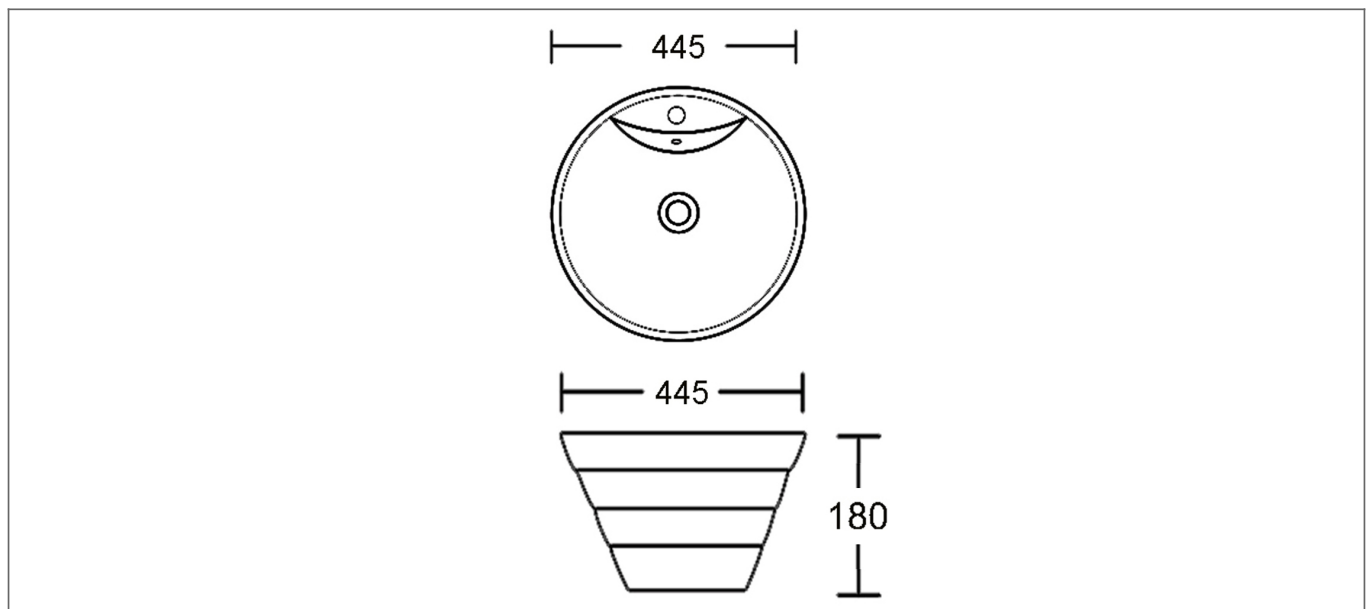

## Specification

Product Guarantee:	Lifetime
Projection (mm):	445
Material:	Ceramic
Style:	Modern
Shape:	Round
Number Of Tap Holes:	1

## Key Features

- Pure & luxurious modern design ideal to boost your bathroom décor
- The natural raw materials make ceramic hard wearing, scratch-proof & resistant to limescale
- Features 1 tap hole suitable for mono bath mixers
- Overflow hole included to prevent any bathroom accidents
- Space saving design ideal for countertop mounting
- Other styles & sizes are available too choose from

## Technical Drawing

Dimensions: All measurements are in millimetres and are subject to normal manufacturing variations.

Due to a continuing development programme to improve design and performance, we reserve all rights to vary specifications without prior notice. Please note, all accessories are for photographic purposes only.