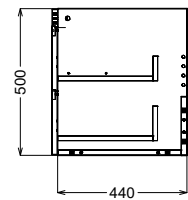

Product Name	AUBREY-800-VANITY-GREY
Product Description	Aubrey 800 Vanity Unit Dust Grey
<b>Product Transportation</b>	
Barcode	5060964935621
Country of origin	UK
Commodity code	9403609000
<b>Product Measurements</b>	
Product Weight (KG)	27.5
Product Width (mm)	800
Product Height (mm)	500
Product Depth (mm)	440
Product Length (mm)	0
<b>Primary Packed Measurements</b>	
Packaged Weight	29.5
Packed Length	845
Packed Width	470
Packed Height	520
<b>Packaging Weights</b>	
Card (kg)	-
Paper (kg)	-
Wood (kg)	-
Plastic (kg)	-
Compliance DOP	N/a

## Dimensions

(Measurements in mm)