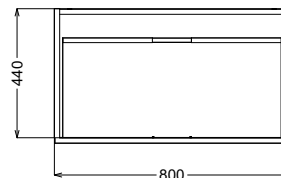

Product Name	AUBREY-800-VANITY-GREY
Product Description	Aubrey 800 Vanity Unit Dust Grey
<b>Product Transportation</b>	
Barcode	5060964935621
Country of origin	UK
Commodity code	9403609000
<b>Product Measurements</b>	
Product Weight (KG)	27.5
Product Width (mm)	800
Product Height (mm)	500
Product Depth (mm)	440
Product Length (mm)	0
<b>Primary Packed Measurements</b>	
Packaged Weight	29.5
Packed Length	845
Packed Width	470
Packed Height	520
<b>Packaging Weights</b>	
Card (kg)	-
Paper (kg)	-
Wood (kg)	-
Plastic (kg)	-
Compliance DOP	N/a

## Dimensions

(Measurements in mm)