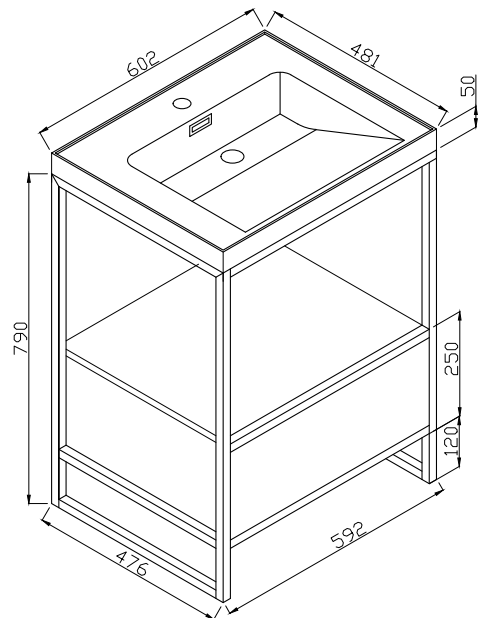

PRODUCT DATA SHEET

BOHO 600 Polymarble Basin

Product Code: BOHO-600BASIN

SCUDO
BEAUTIFUL BATHROOMS

0330 124 7290

sales@scudo.co.uk - www.scudo.co.uk

Scudo is the trading name of Harrison Bathrooms Ltd. Whilst we endeavour to ensure that the product information is accurate we accept no liability for any information given. All images are for illustration purposes only. Product images and specification are subject to change. Measurement are in millimetres and are nominal.

Product Name	BOHO-600BASIN
Product Description	BOHO 600 polymarble basin
Product Transportation	
Barcode	5060964938769
Country of origin	CH
Commodity code	
Product Measurements	
Product Weight (KG)	11.50
Product Width (mm)	602
Product Height (mm)	481
Product Depth (mm)	50
Primary Packed Measurements	
Packaged Weight	13
Packed Height	610
Packed Width	485
Packed Length	150

General Information	
Construction Material	Polymarble
Installation type	Furniture mounted
Colour / Finish	White
Basin Attributes	
Basin Type	Furniture mounted
Number of Tap Holes	1
Overflow	Yes
Recommended waste type	Slotted/Universal
Inner Bowl Width (mm)	475
Inner Bowl Length (mm)	350
Inner Bowl Depth (mm)	110